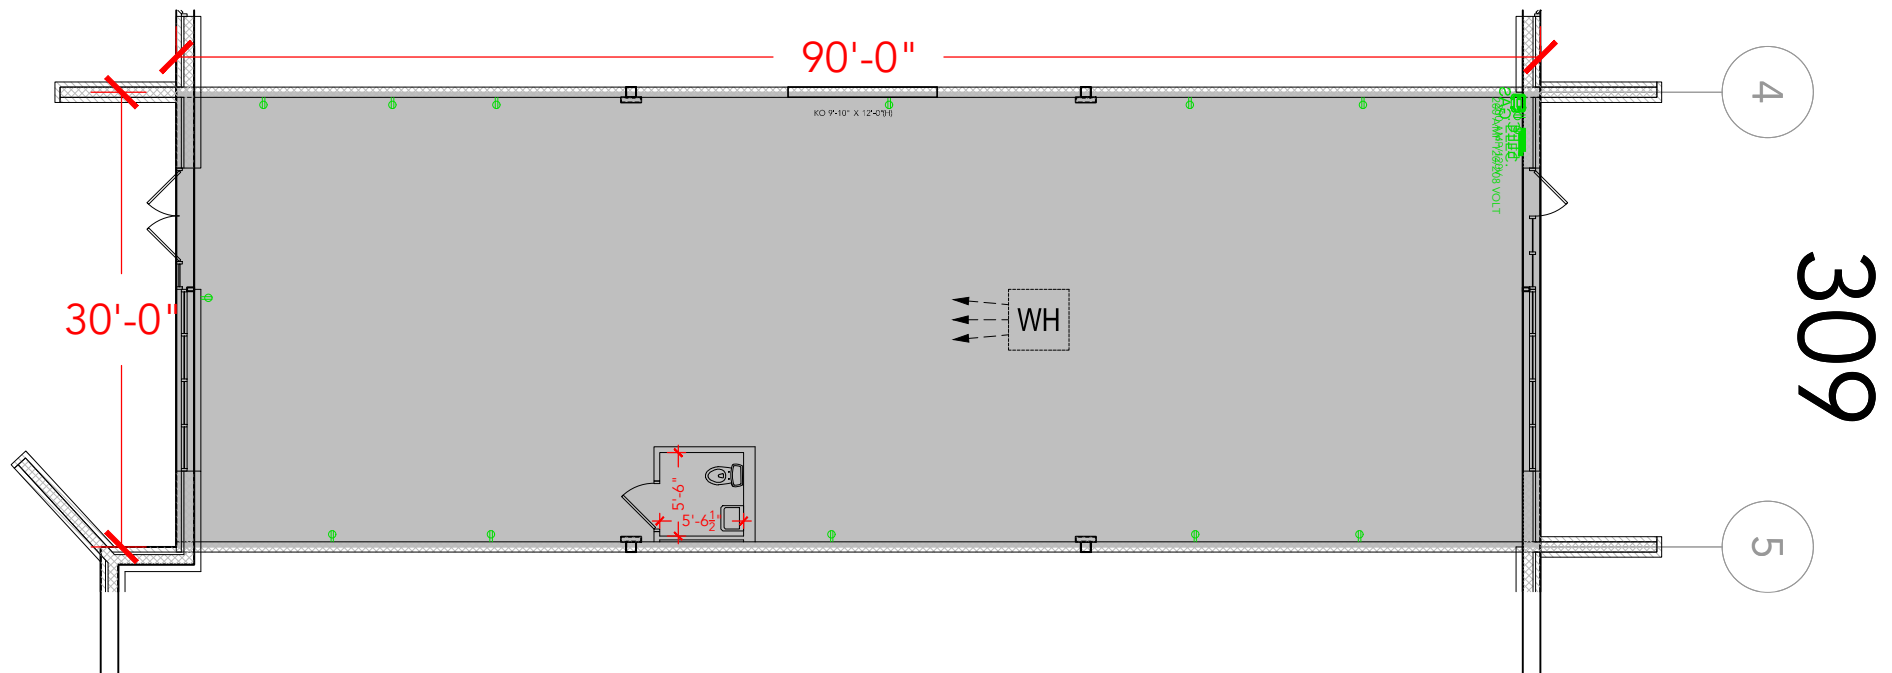

TOTAL SF AVAILABLE - 2,700 SF

OFFICE - 0,000 SF
WAREHOUSE SF - 2,700 SF

[Click to access 3D model](#)

Key Plan

Floor Plan