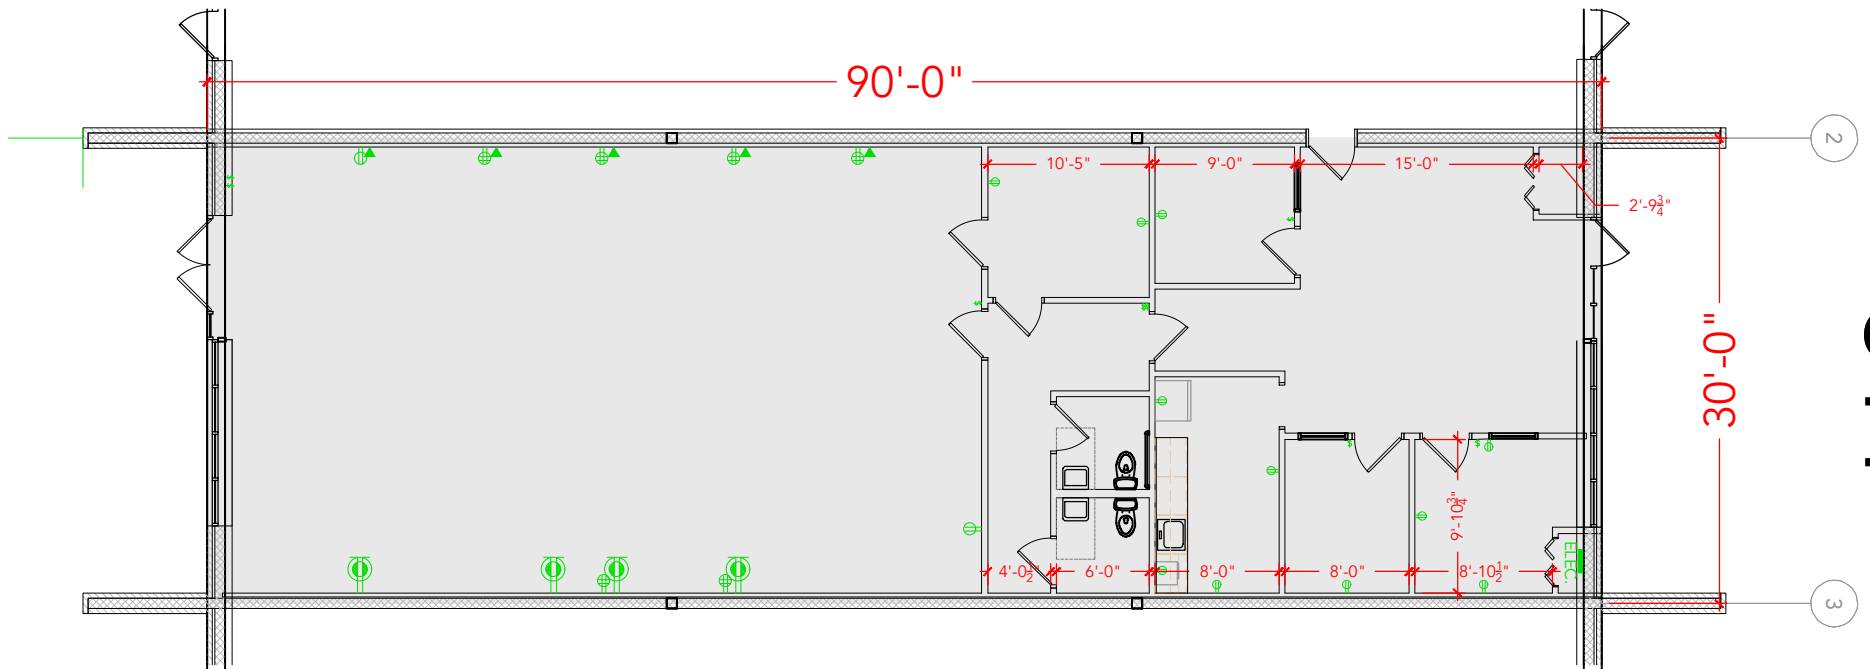

TOTAL SF AVAILABLE -2,700 SF

OFFICE - 2,700 SF

WAREHOUSE - 0,000 SF

[Click to access 3D model](#)

Key Plan

Floor Plan