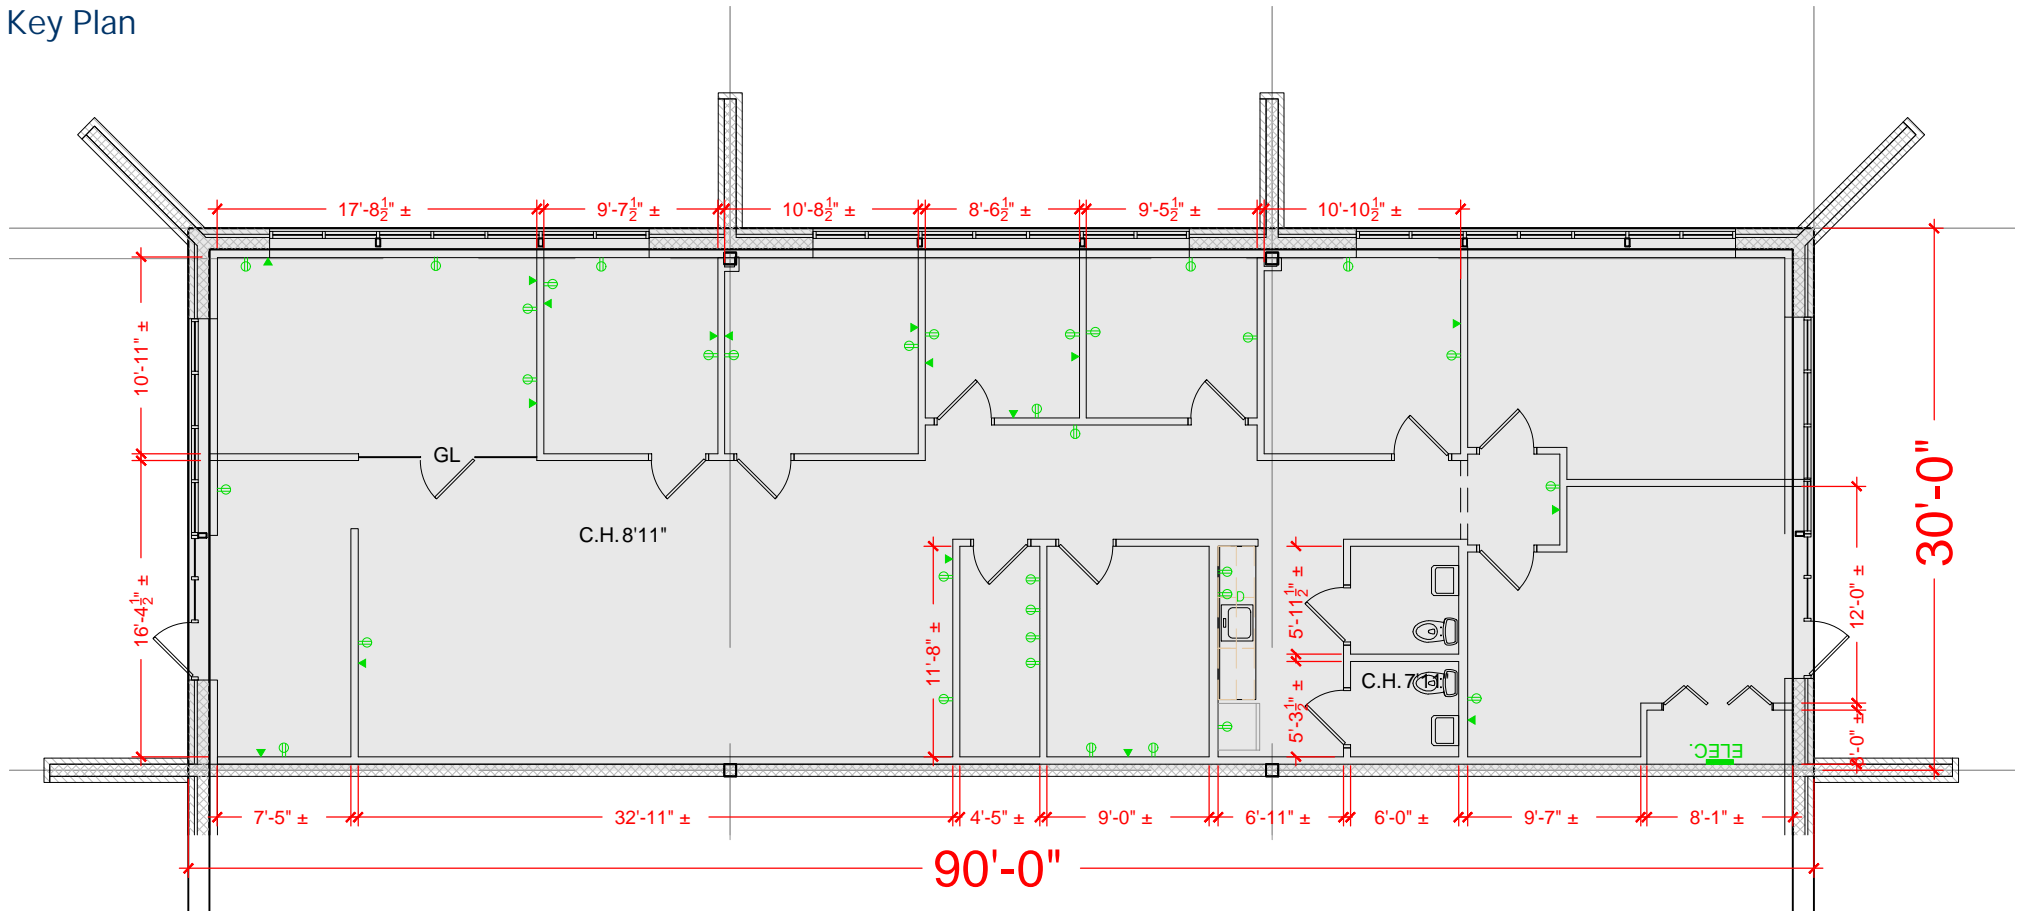

TOTAL SF AVAILABLE -2,700 SF

OFFICE - 2,700 SF

WAREHOUSE - 0,000 SF

[Click to access3D model](#)

Key Plan

Floor Plan