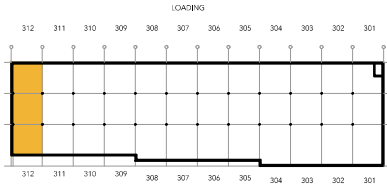

TOTAL SF AVAILABLE -2,700 SF

OFFICE - 2,700 SF

WAREHOUSE - 0,000 SF

[Click to access3D model](#)

Key Plan

Floor Plan