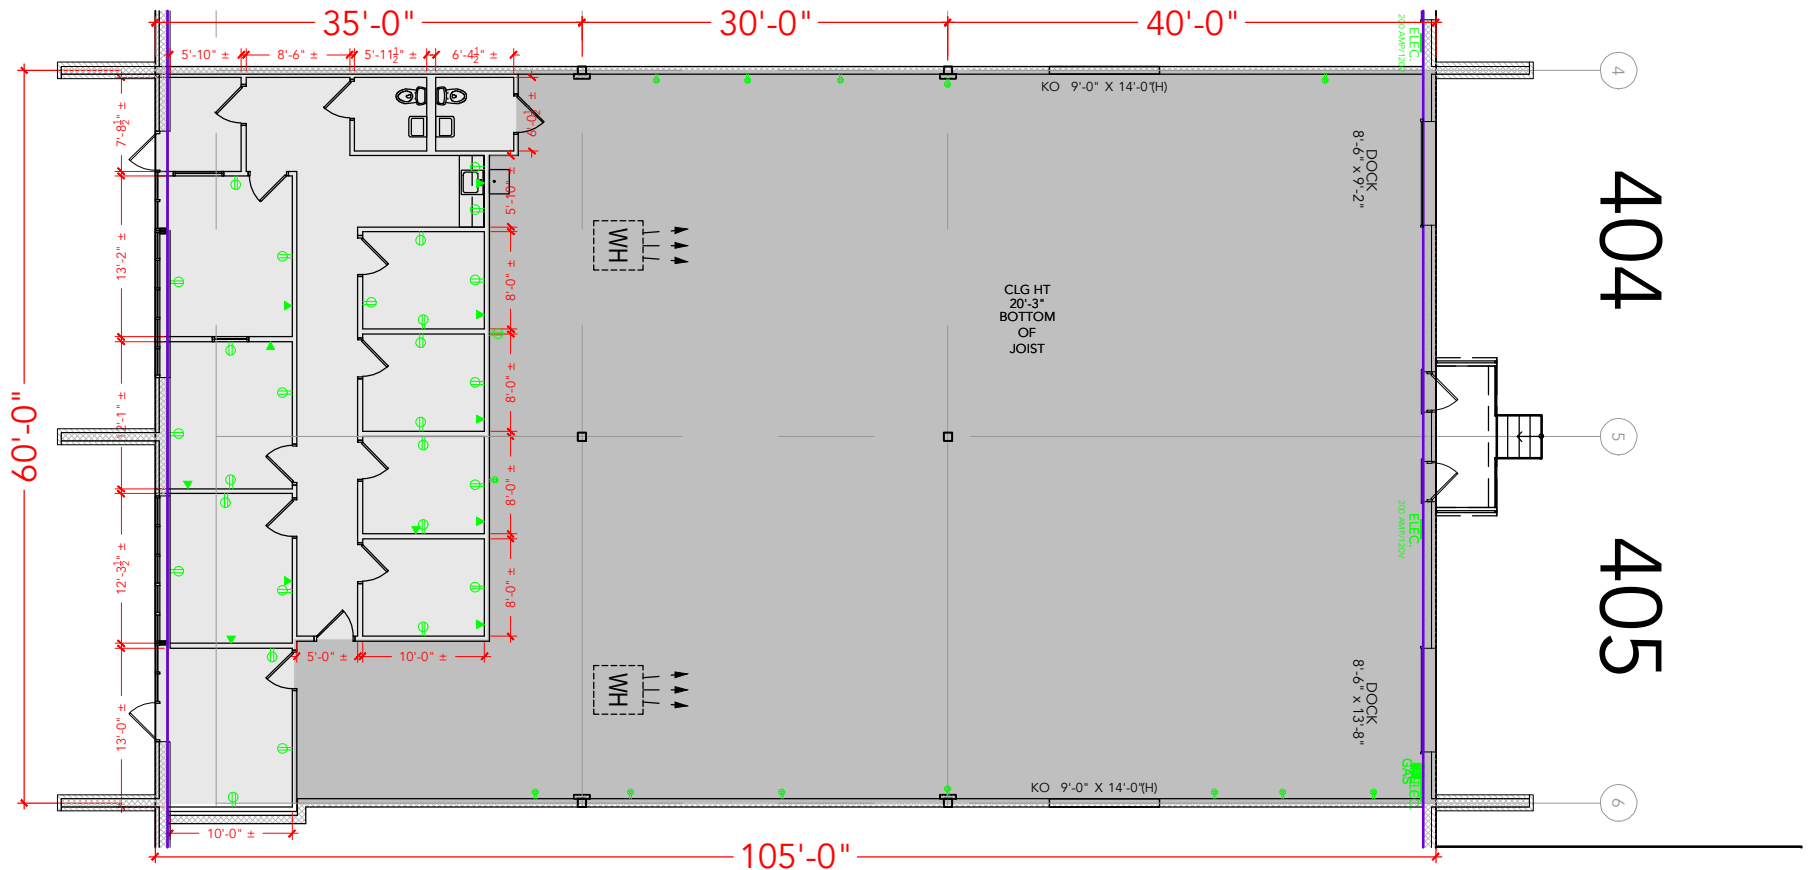

TOTAL SF AVAILABLE -6,300 SF

OFFICE - 1,435 SF
WAREHOUSE - 4,865 SF

[Click to access CADD file](#)

Key Plan

Floor Plan