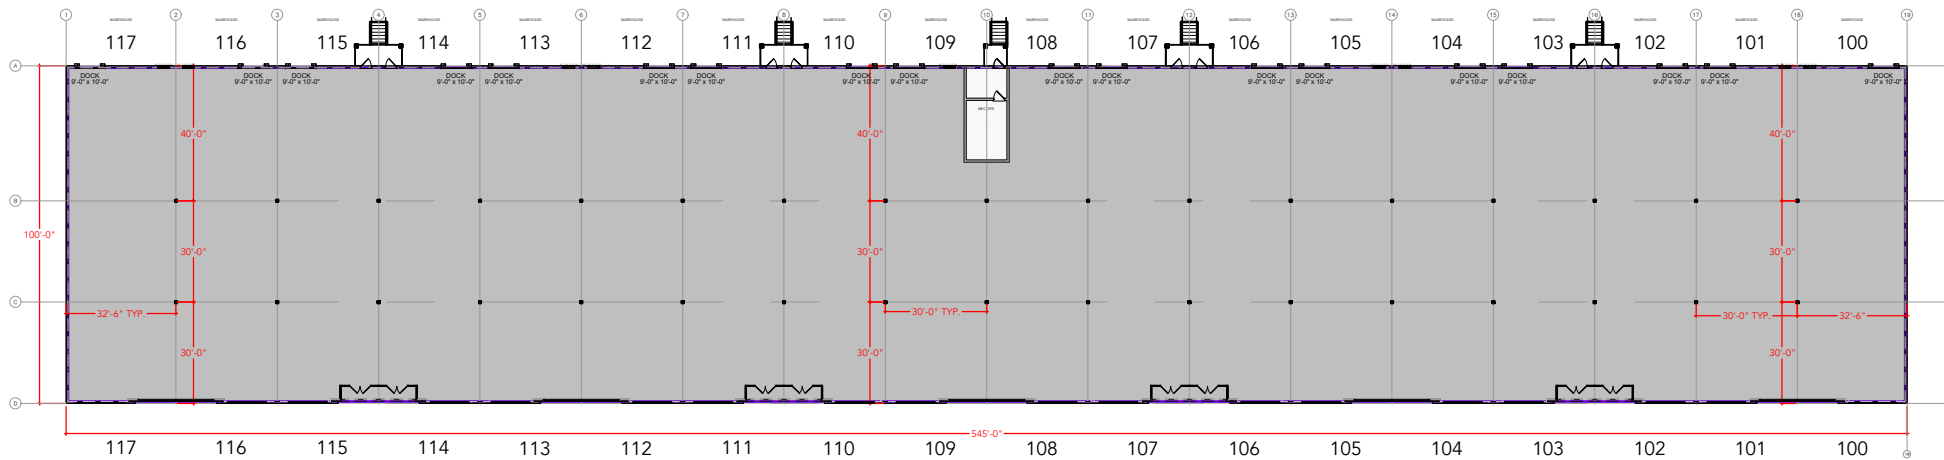

TOTAL SF AVAILABLE - 54,500 SF

OFFICE - 0,000 SF
WAREHOUSE - 54,500 SF

[Click to access 3D model](#)

Key Plan

Floor Plan