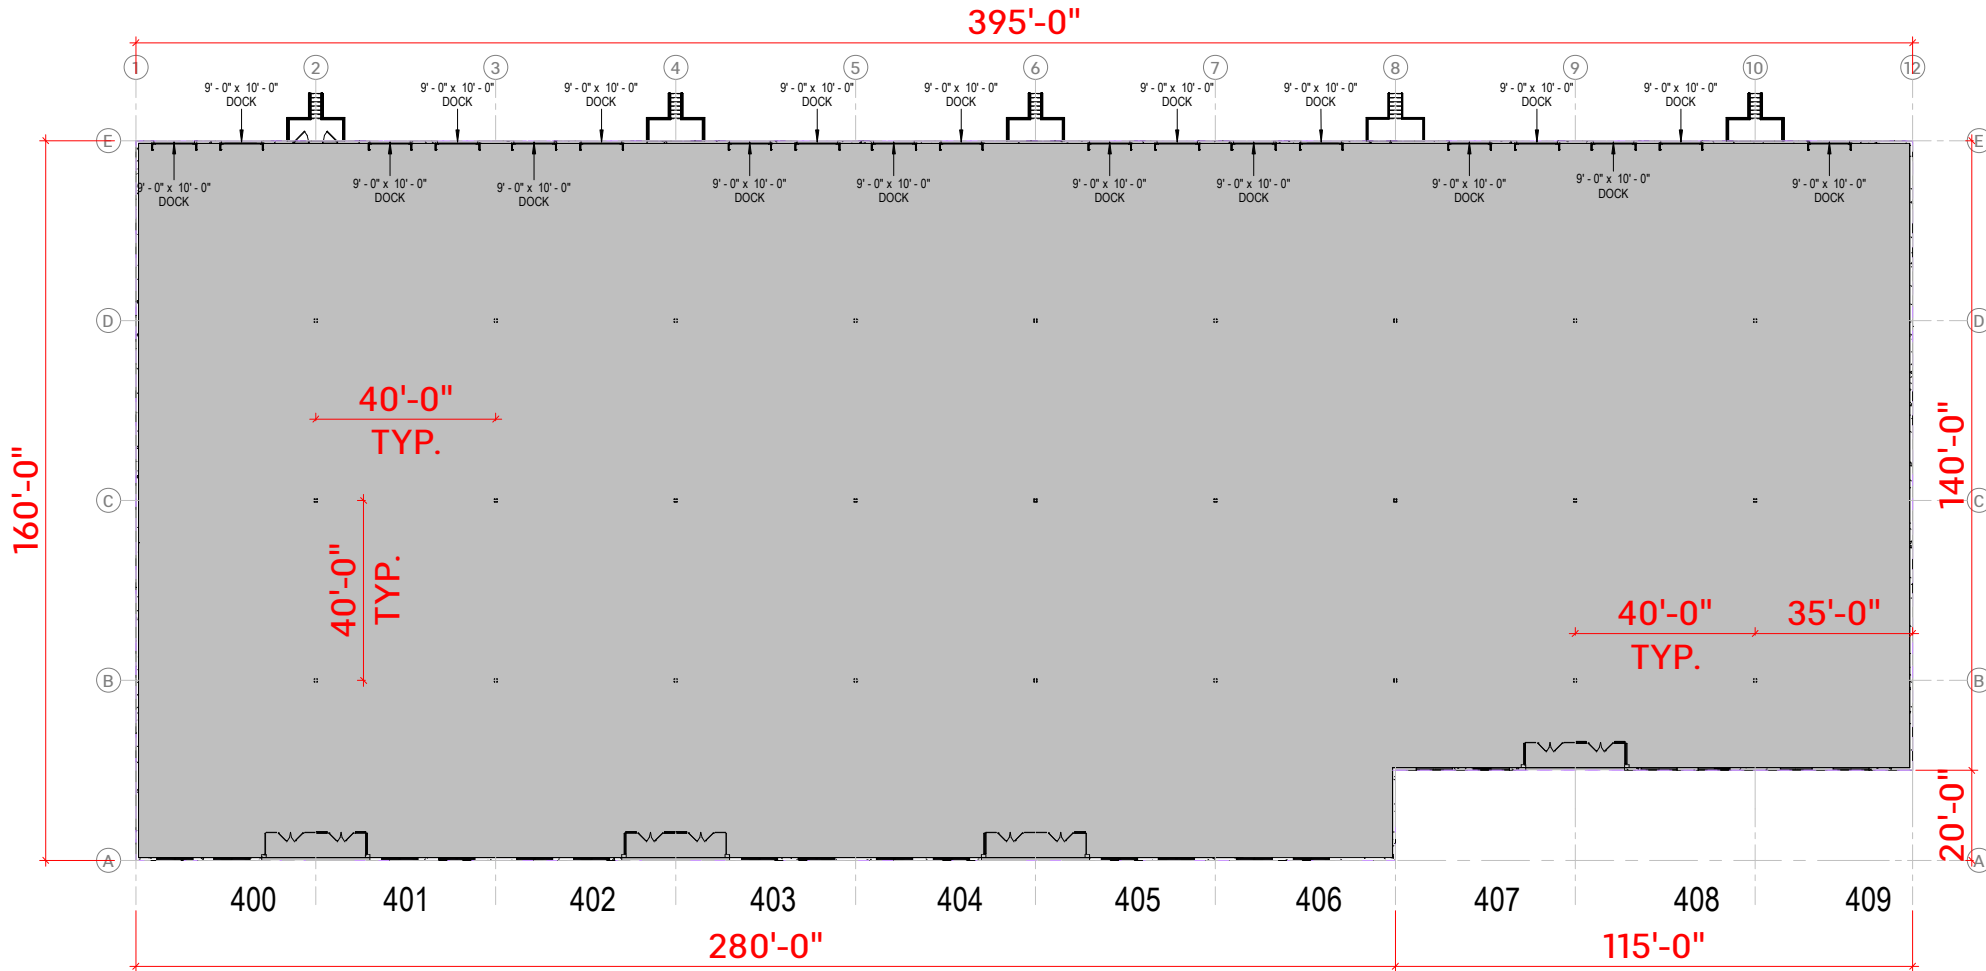

TOTAL SF AVAILABLE - 60,900 SF
OFFICE - 0 SF
WAREHOUSE - 60,900 SF

KEY PLAN

KEY PLAN

TOTAL SF AVAILABLE - 60,900 SF
OFFICE - 0 SF
WAREHOUSE - 60,900 SF