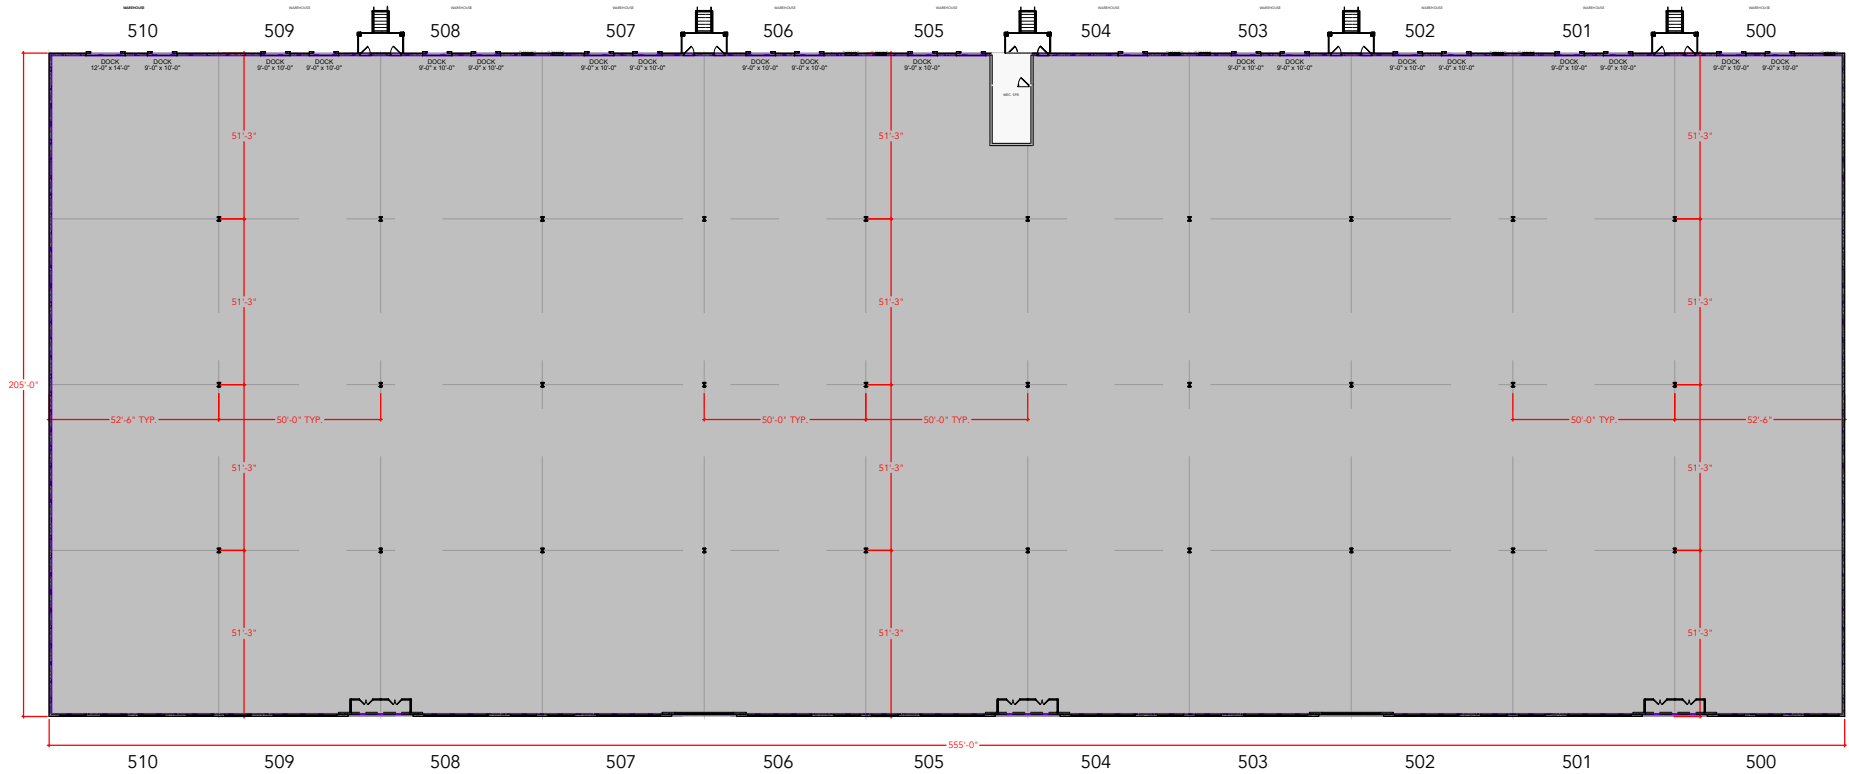

**TOTAL SF AVAILABLE - 113,775 SF**

OFFICE - 0,000 SF  
WAREHOUSE - 113,775 SF

[Click to access 3D model](#)

## Key Plan

## Floor Plan