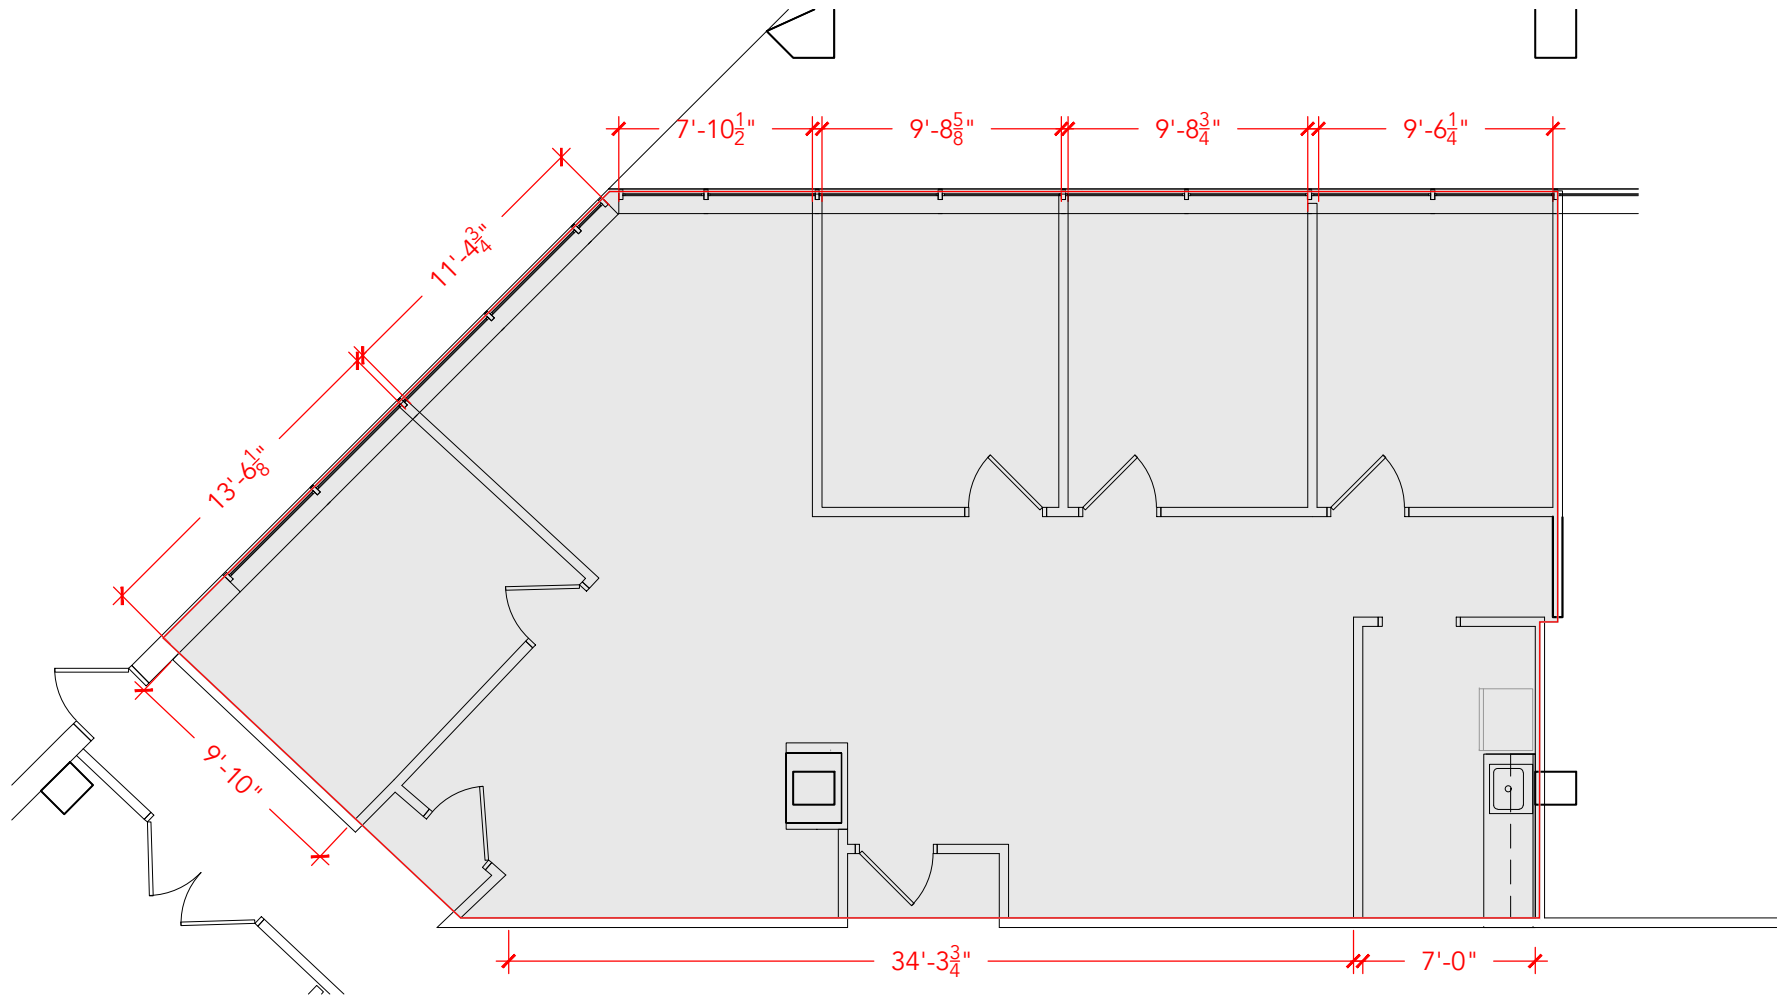

TOTAL SF AVAILABLE -1,659 RSF (16%)

Key Plan

[Click to access 3D model](#)

Floor Plan