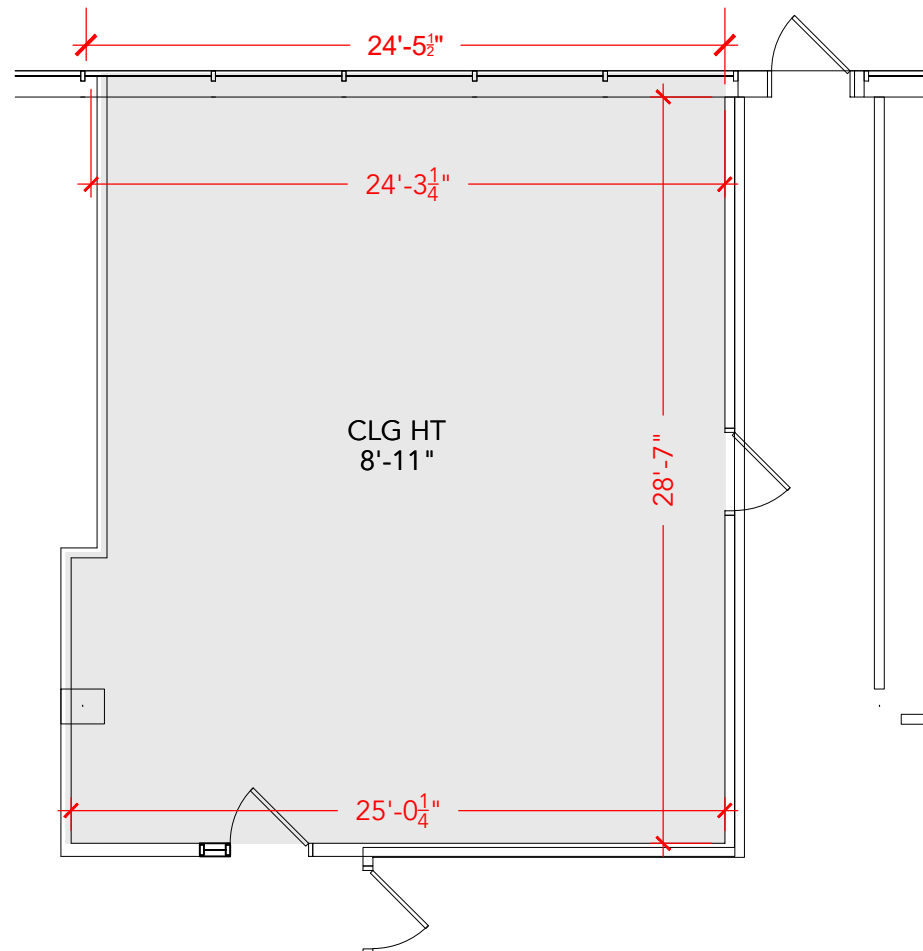

TOTAL SF AVAILABLE - 804 RSF(12%)

[Click to access 3D model](#)

Key Plan

Floor Plan