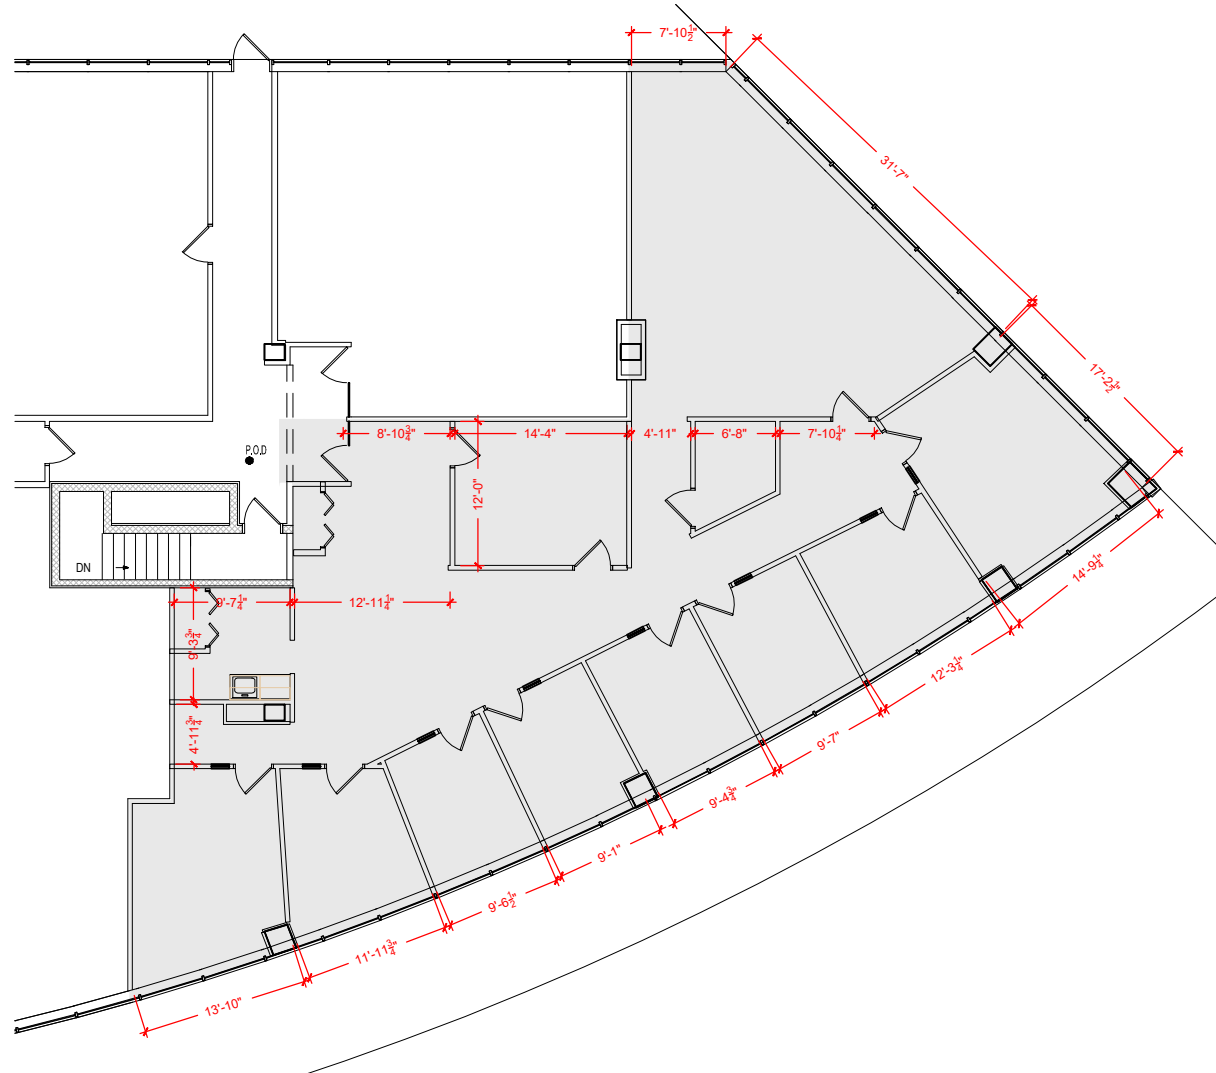

TOTAL SF AVAILABLE - 3,507 RSF (12%)

[Click to access 3D model](#)

Key Plan

Floor Plan