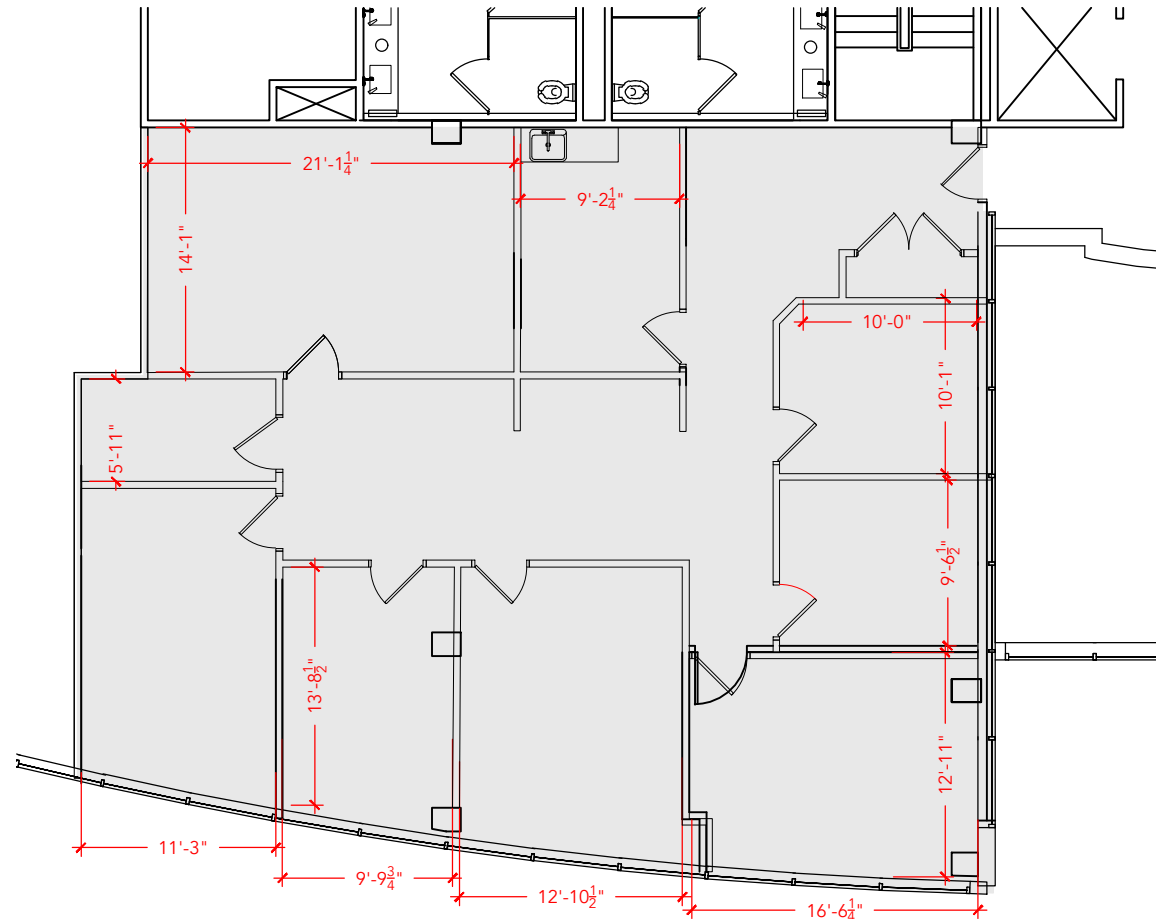

TOTAL SF AVAILABLE - 2,405 RSF(12%)

Key Plan

[Click to access 3D model](#)

Floor Plan