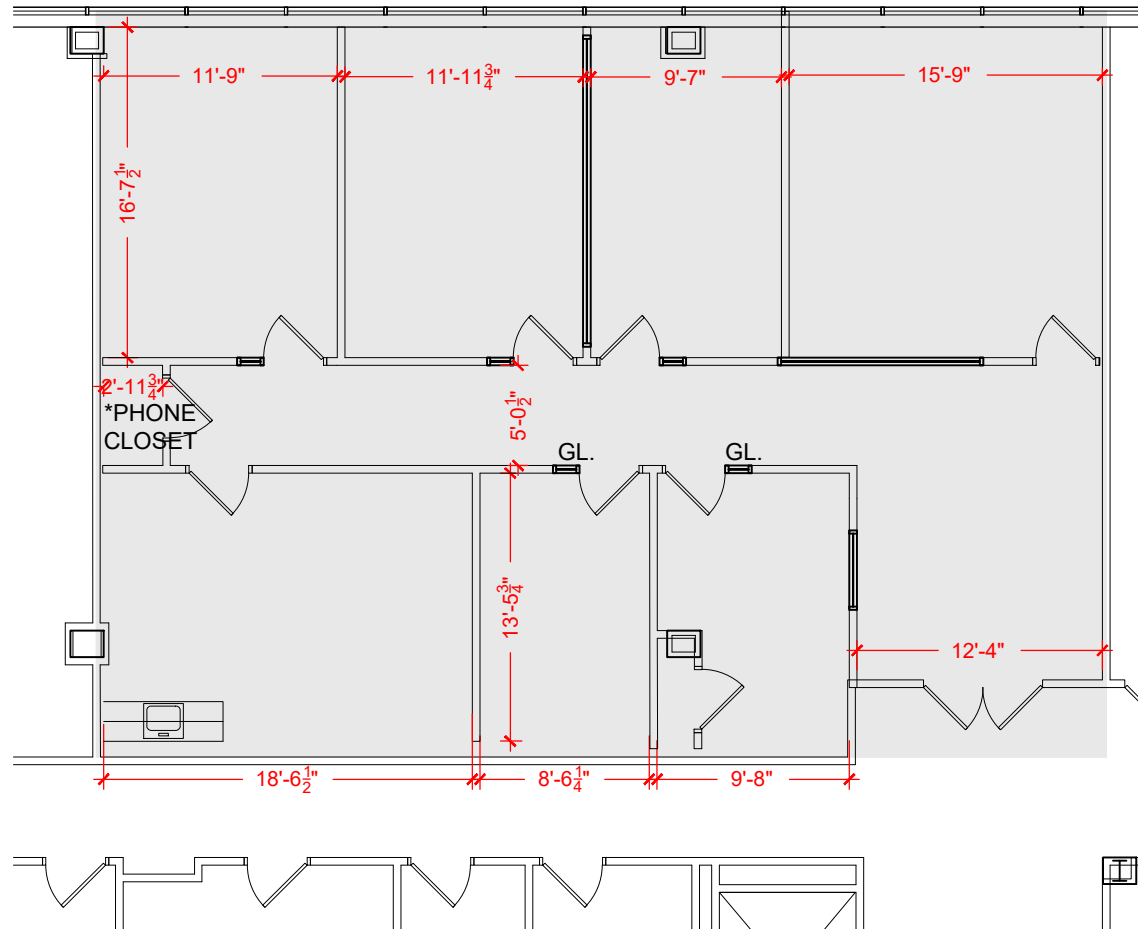

TOTAL SF AVAILABLE -2,209 RSF (16%)

[Click to access 3D model](#)

Key Plan

Floor Plan