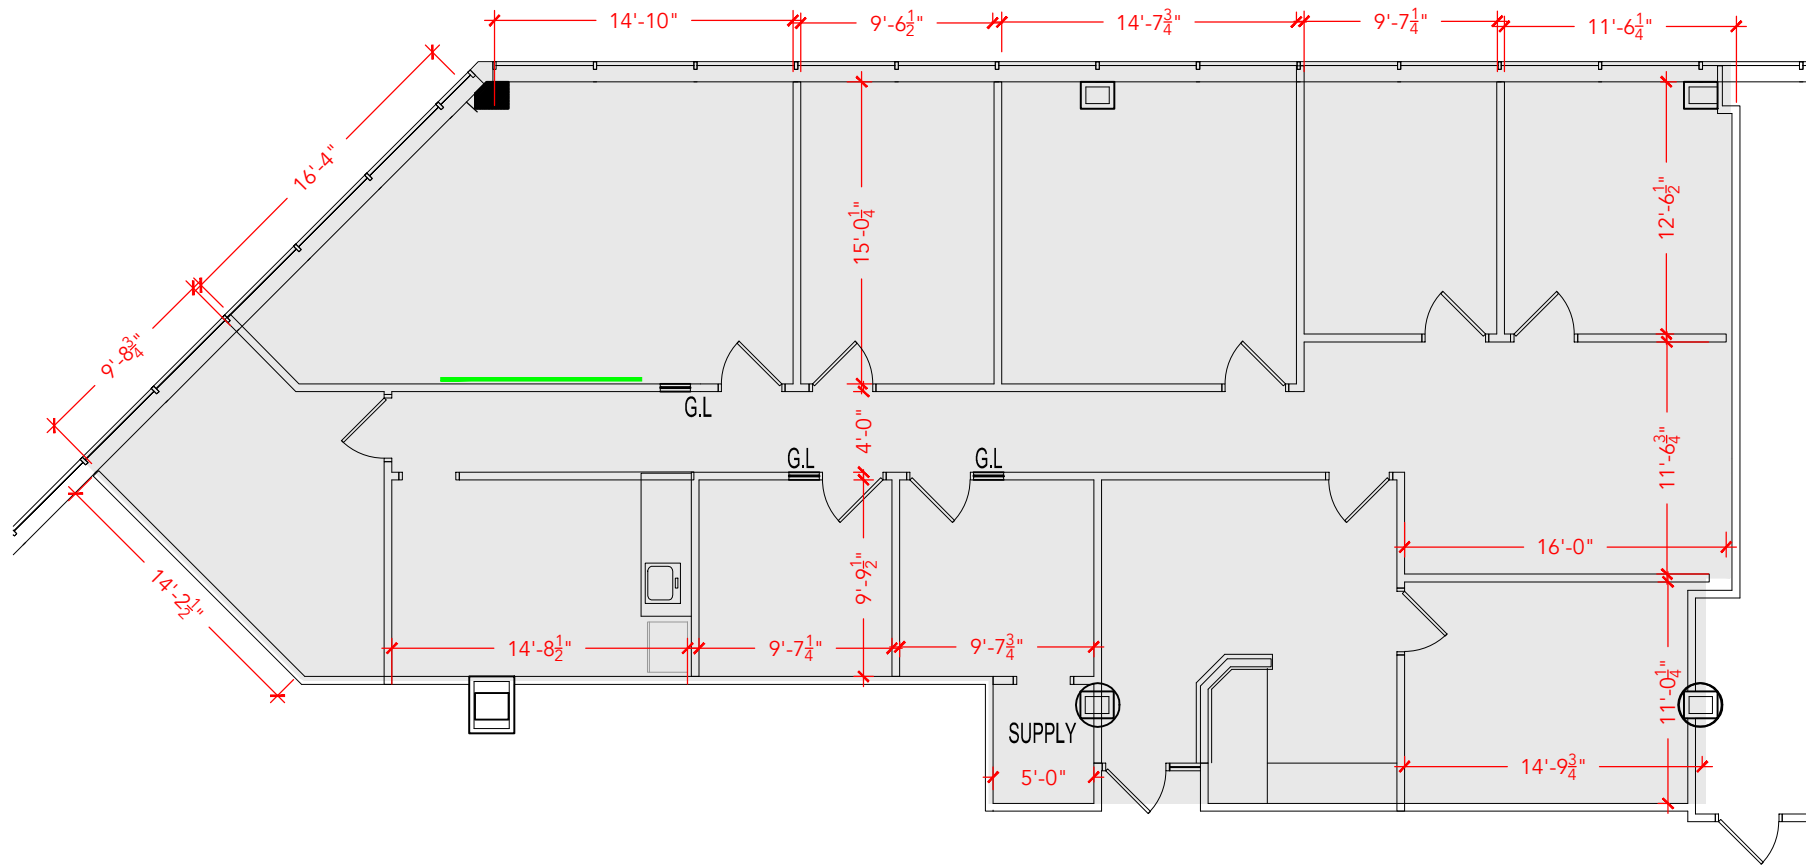

TOTAL SF AVAILABLE - 2,782 RSF(12%)

[Click to access 3D model](#)

Key Plan

Floor Plan