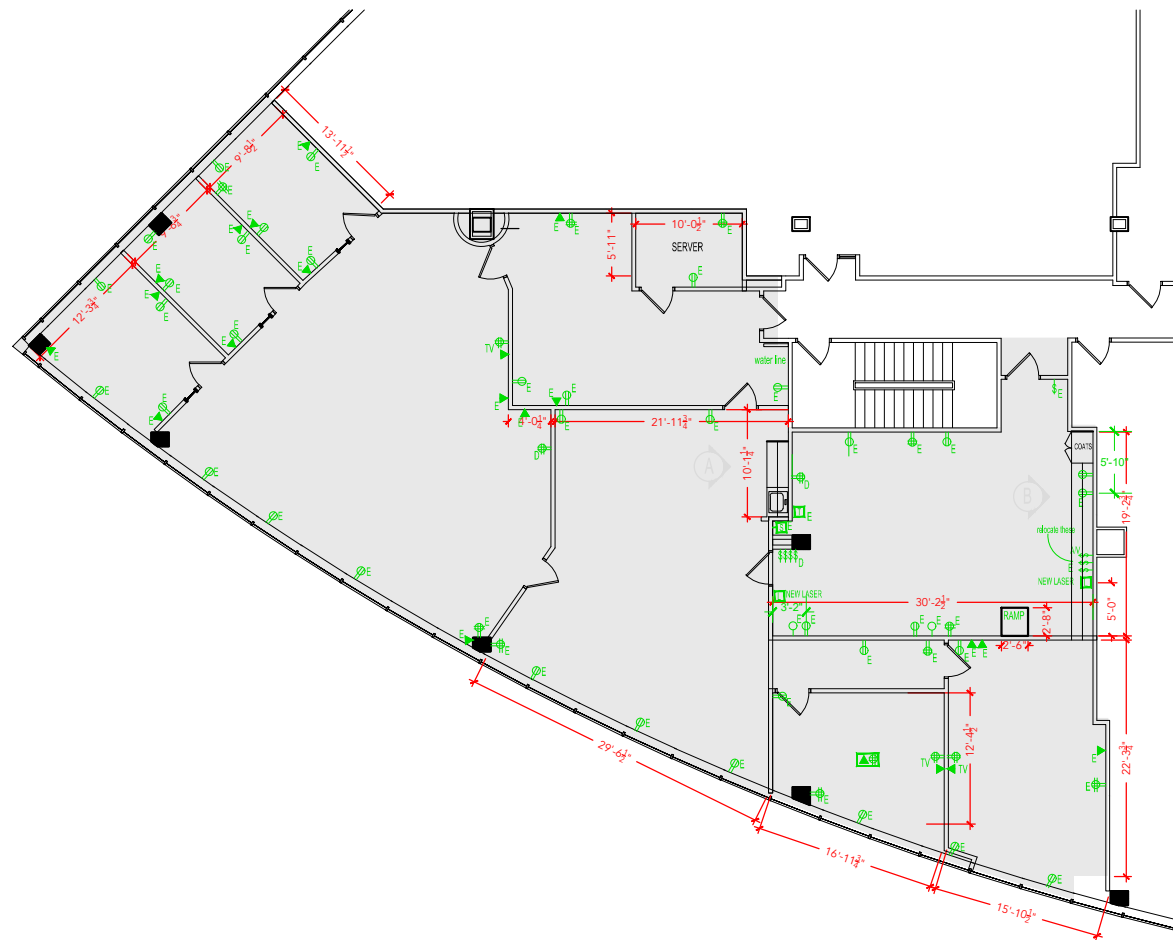

TOTAL SF AVAILABLE - 4,421 RSF(12%)

Key Plan

[Click to access 3D model](#)

Floor Plan