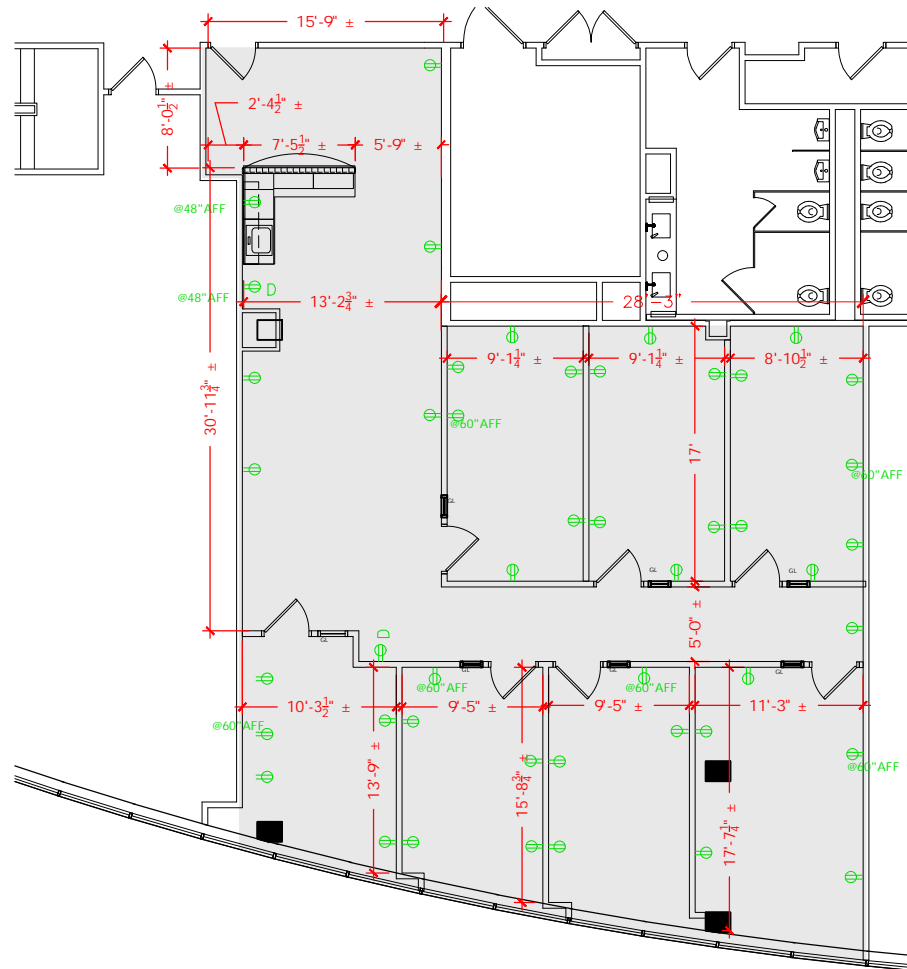

TOTAL SF AVAILABLE 2,228 RSF (16%)

Key Plan

[Click to access 3D model](#)

Floor Plan