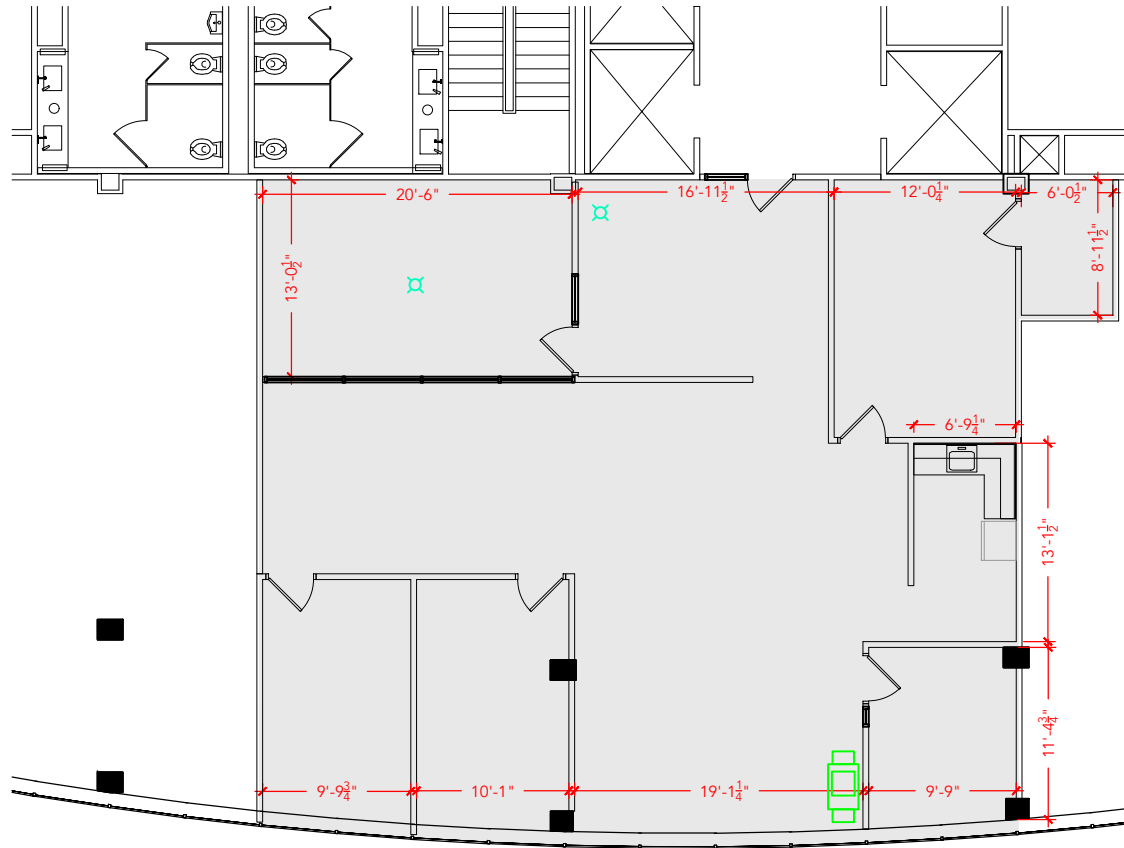

TOTAL SF AVAILABLE - 2,527 RSF (12%)

Key Plan

[Click to access 3D model](#)

Floor Plan