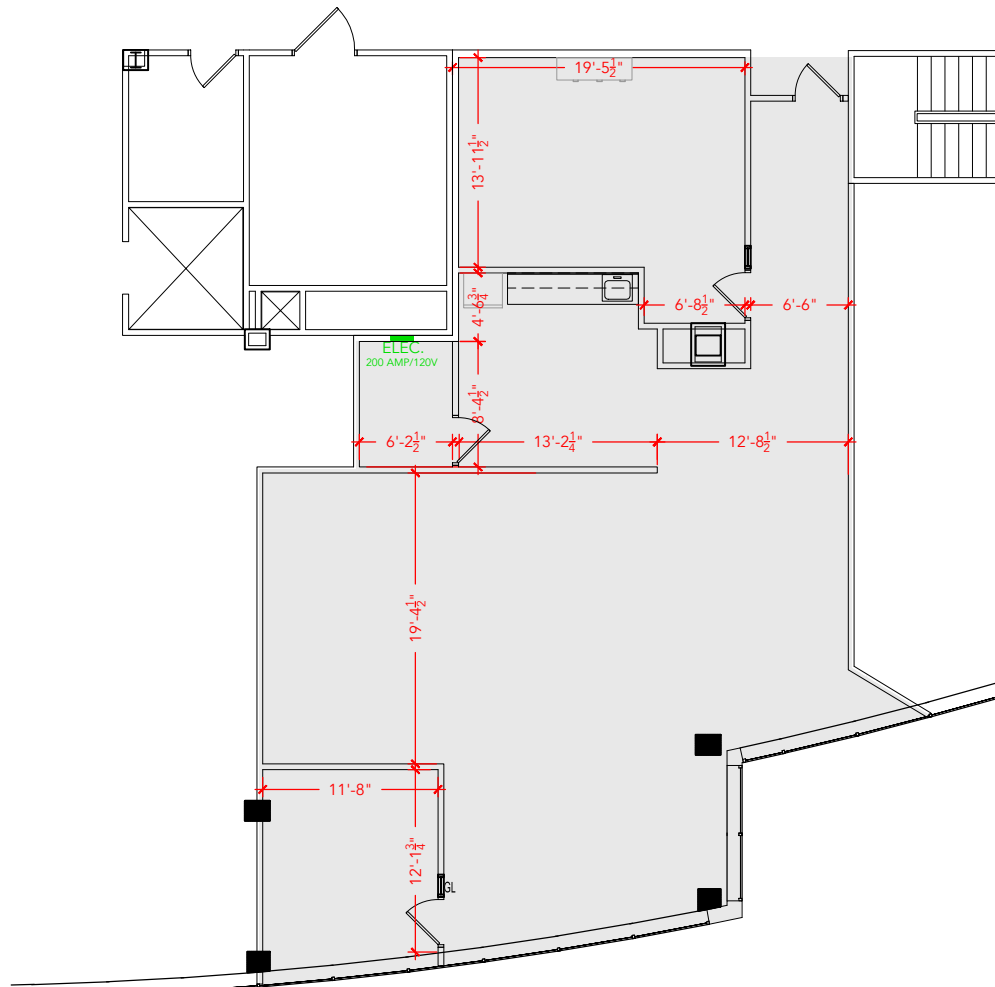

TOTAL SF AVAILABLE - 2,193 RSF (12%)

[Click to access 3D model](#)

Key Plan

Floor Plan