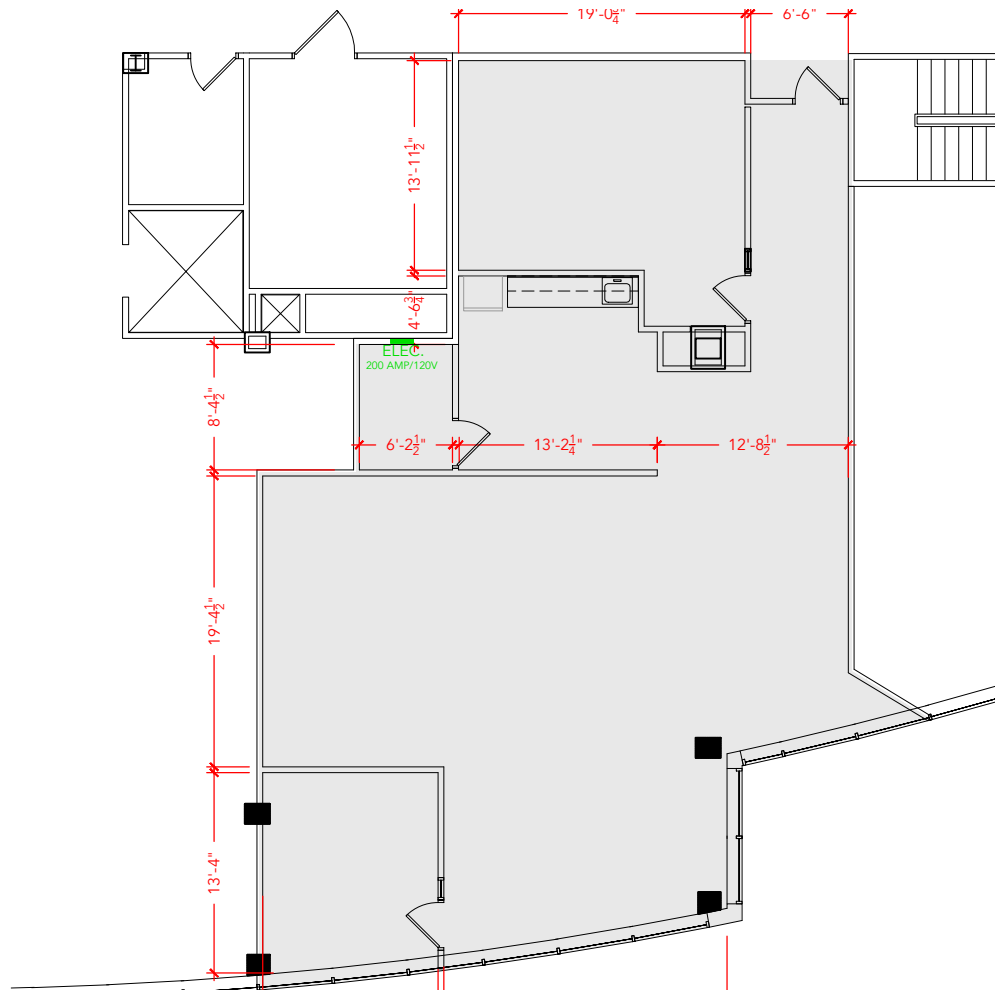

TOTAL SF AVAILABLE - 2,271 RSF (16%)

Key Plan

[Click to access 3D model](#)

Floor Plan