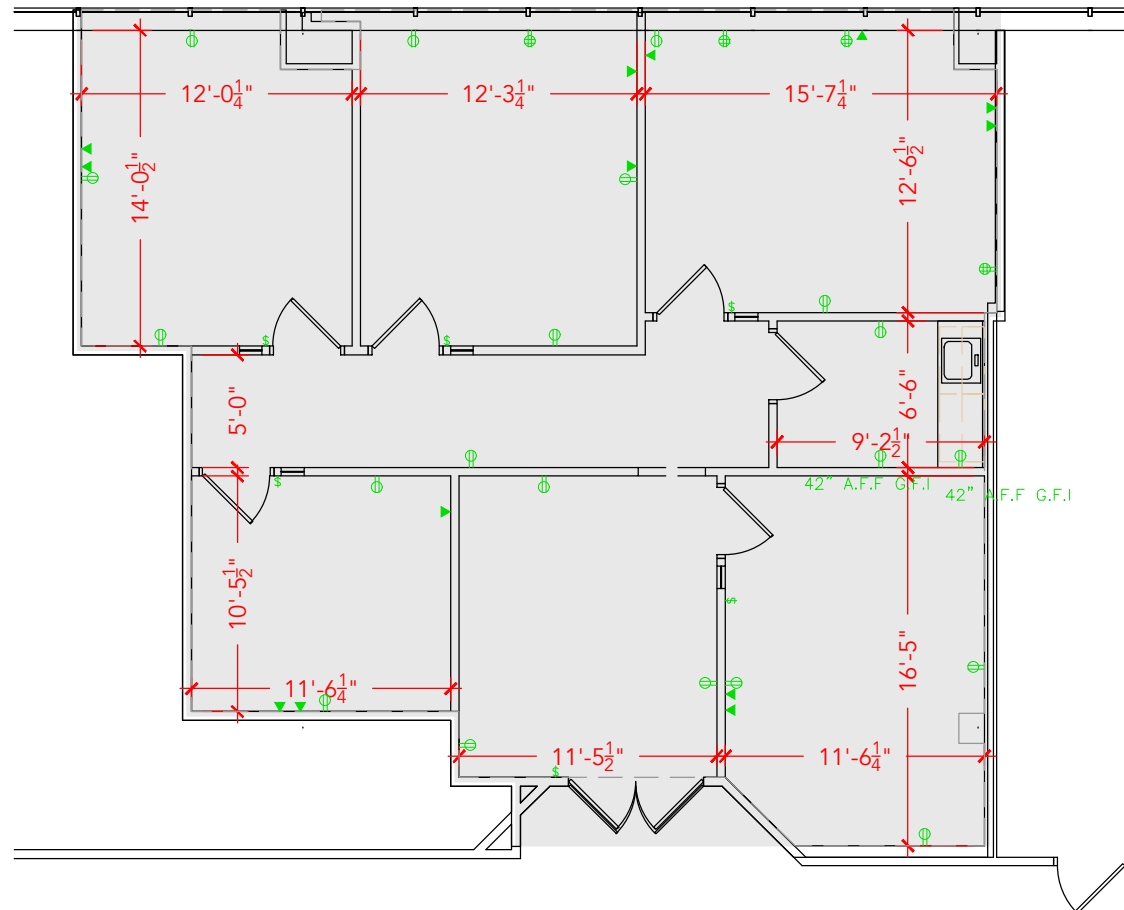

TOTAL SF AVAILABLE - 1,485 RSF (12%)

[Click to access 3D model](#)

Key Plan

Floor Plan