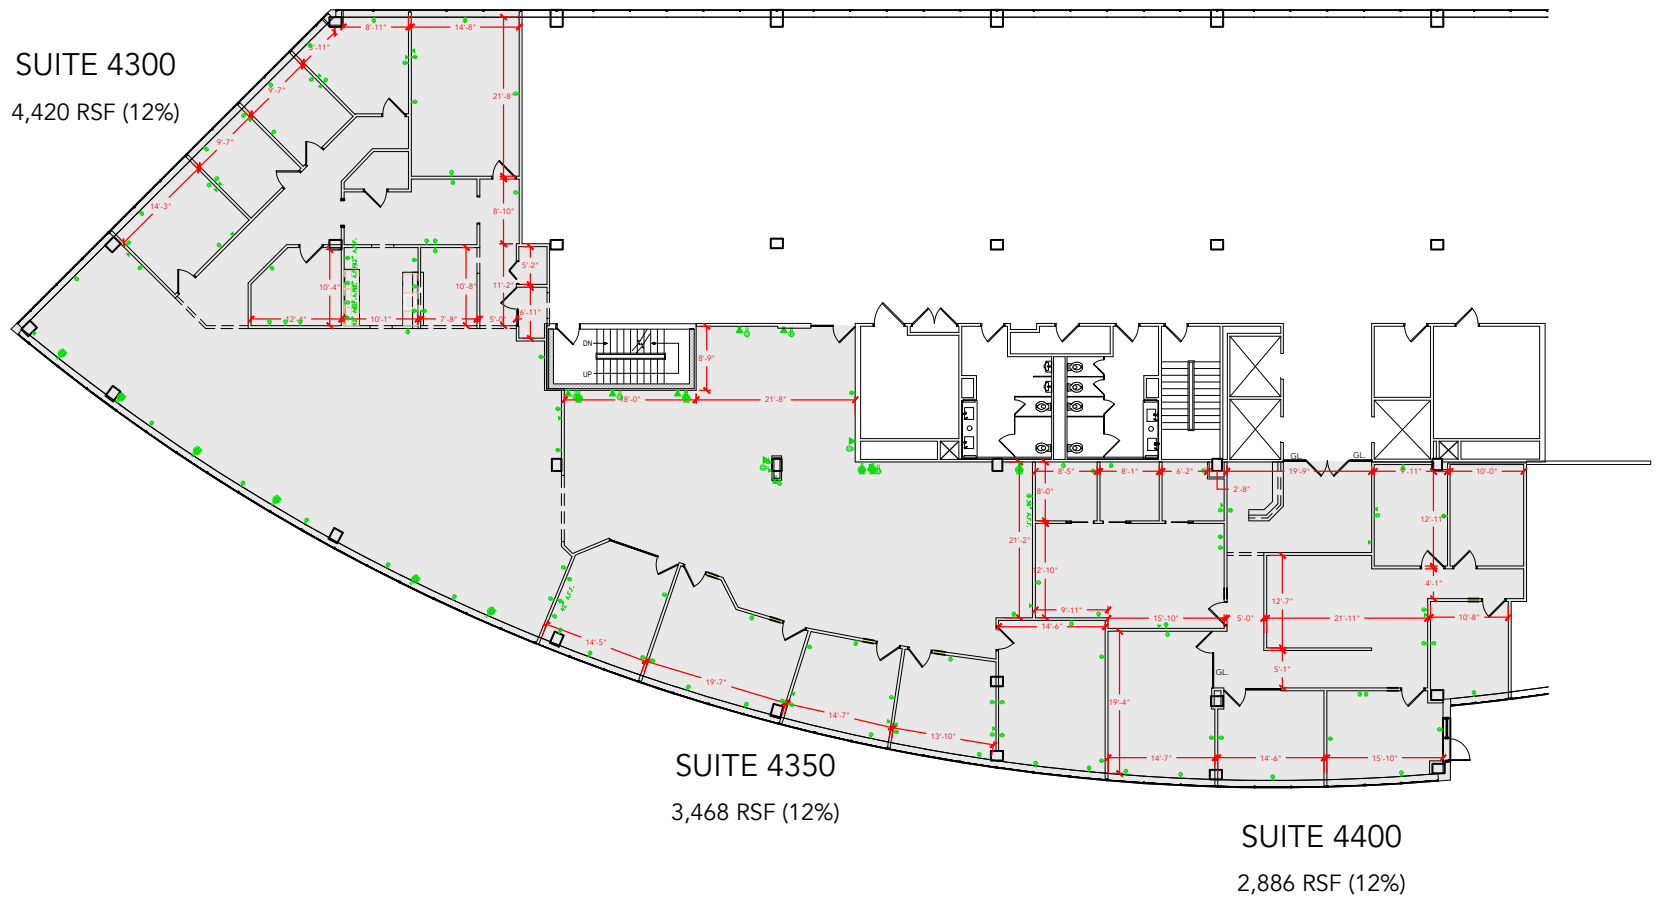

TOTAL SF AVAILABLE - 10,774 RSF(12%)

[Click to access 3D model](#)

## Key Plan

## Floor Plan