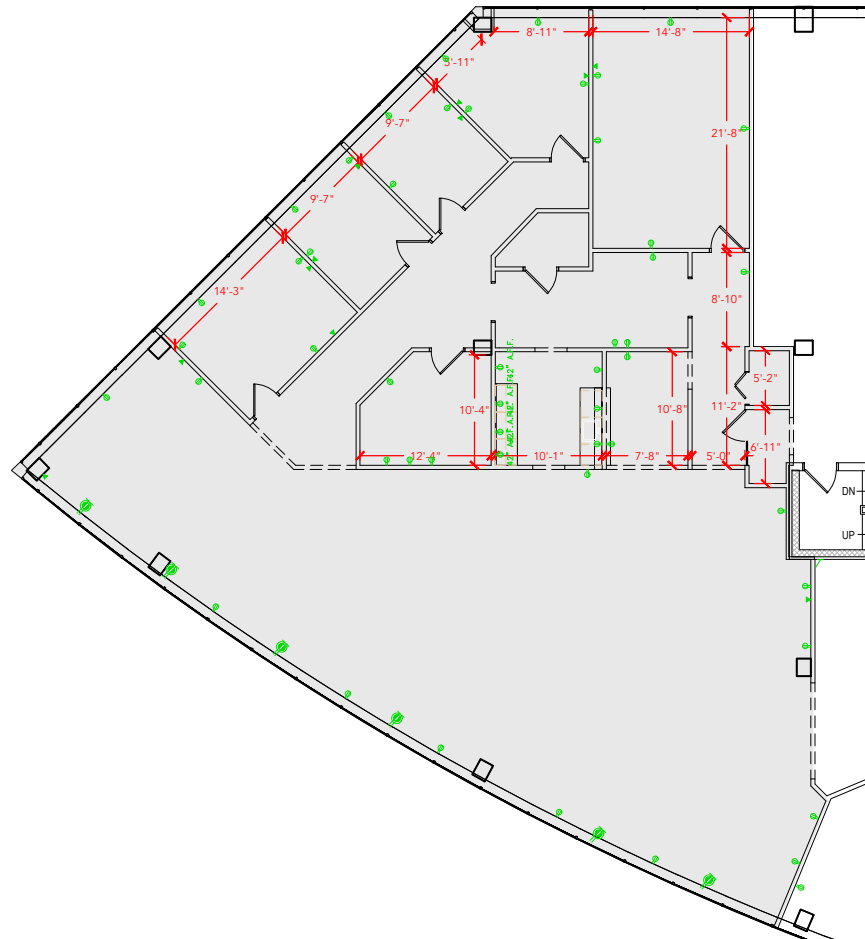

TOTAL SF AVAILABLE - 4,420 RSF(12%)

Key Plan

[Click to access 3D model](#)

Floor Plan