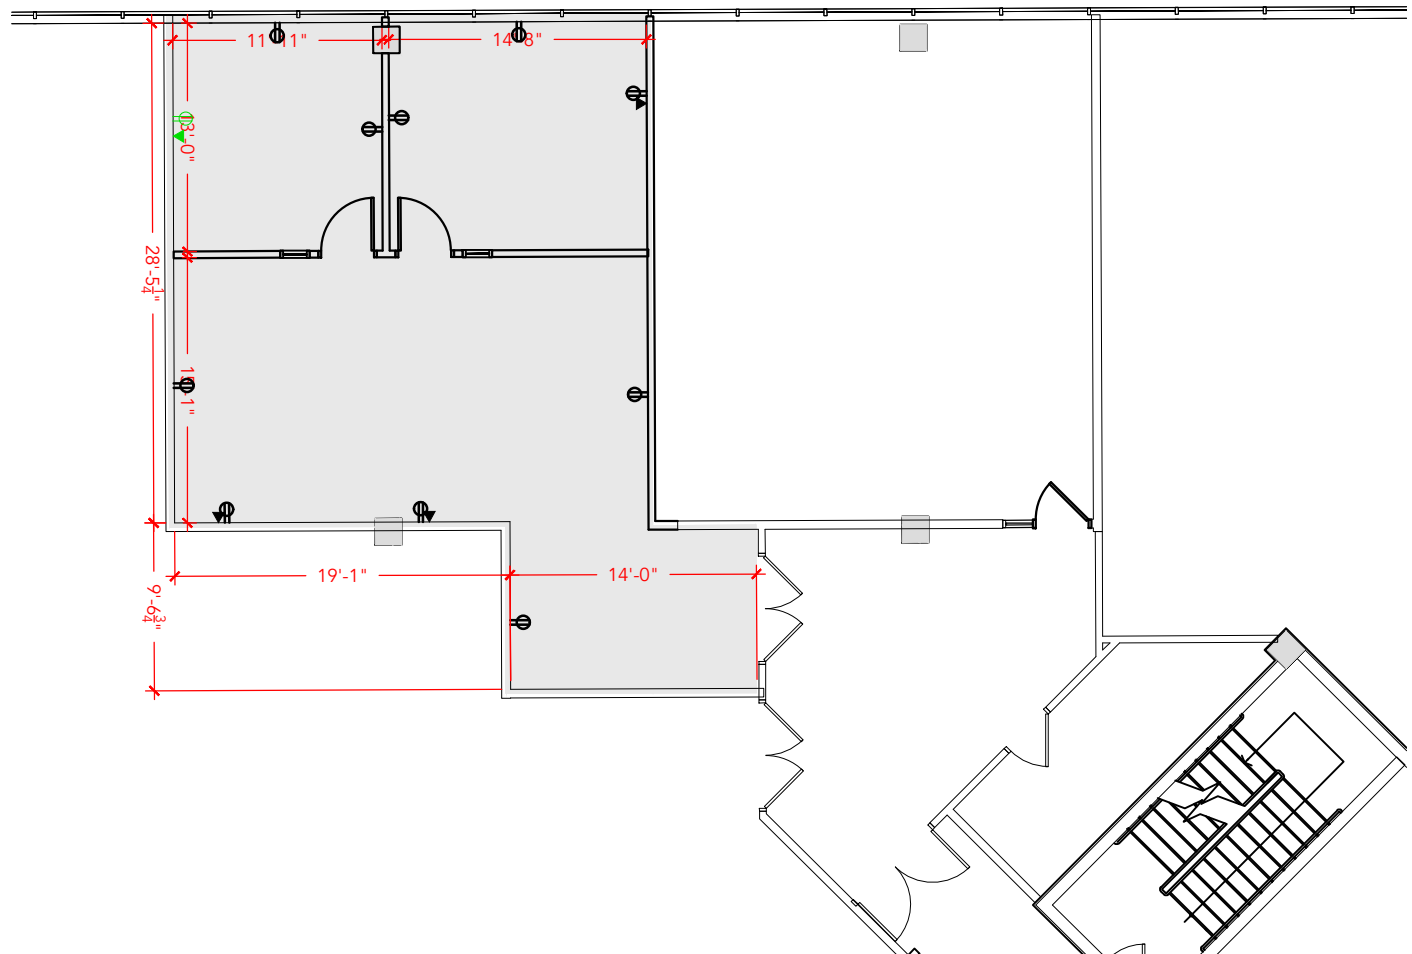

TOTAL SF AVAILABLE - 1,058 RSF(12%)

[Click to access 3D model](#)

Key Plan

Floor Plan