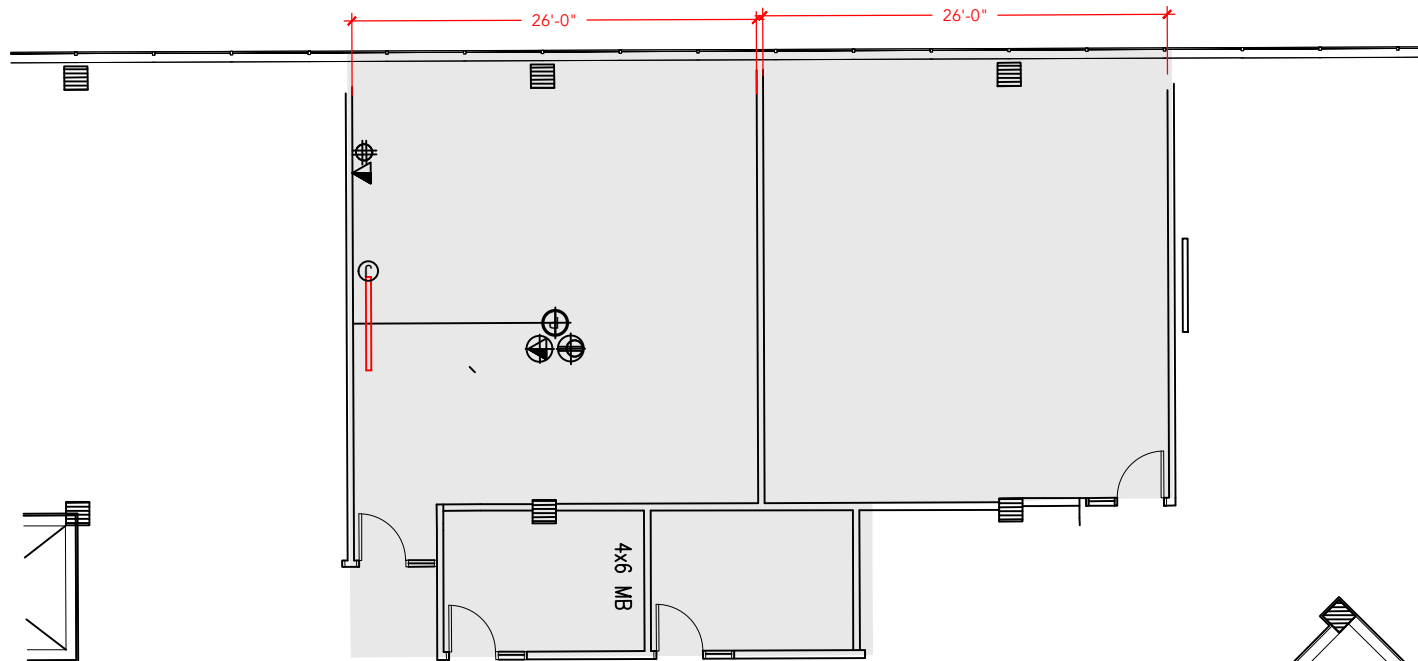

TOTAL SF AVAILABLE - 2,085 RSF(12%)

[Click to access 3D model](#)

Key Plan

Floor Plan