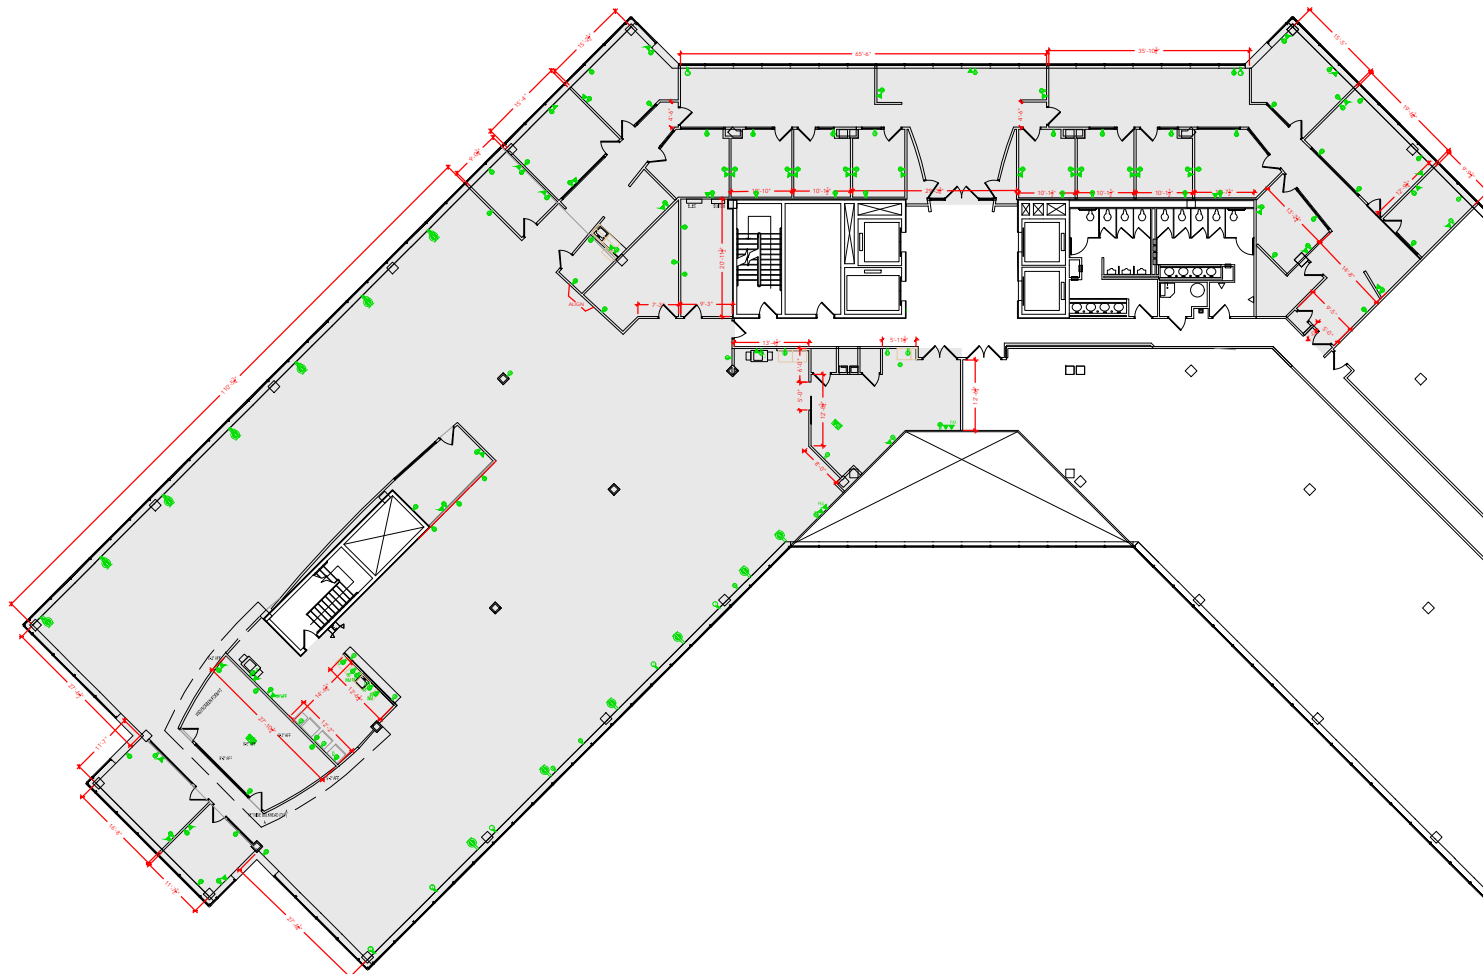

TOTAL SF AVAILABLE - 18,937 RSF(16%)

Key Plan

[Click to access 3D model](#)

Floor Plan