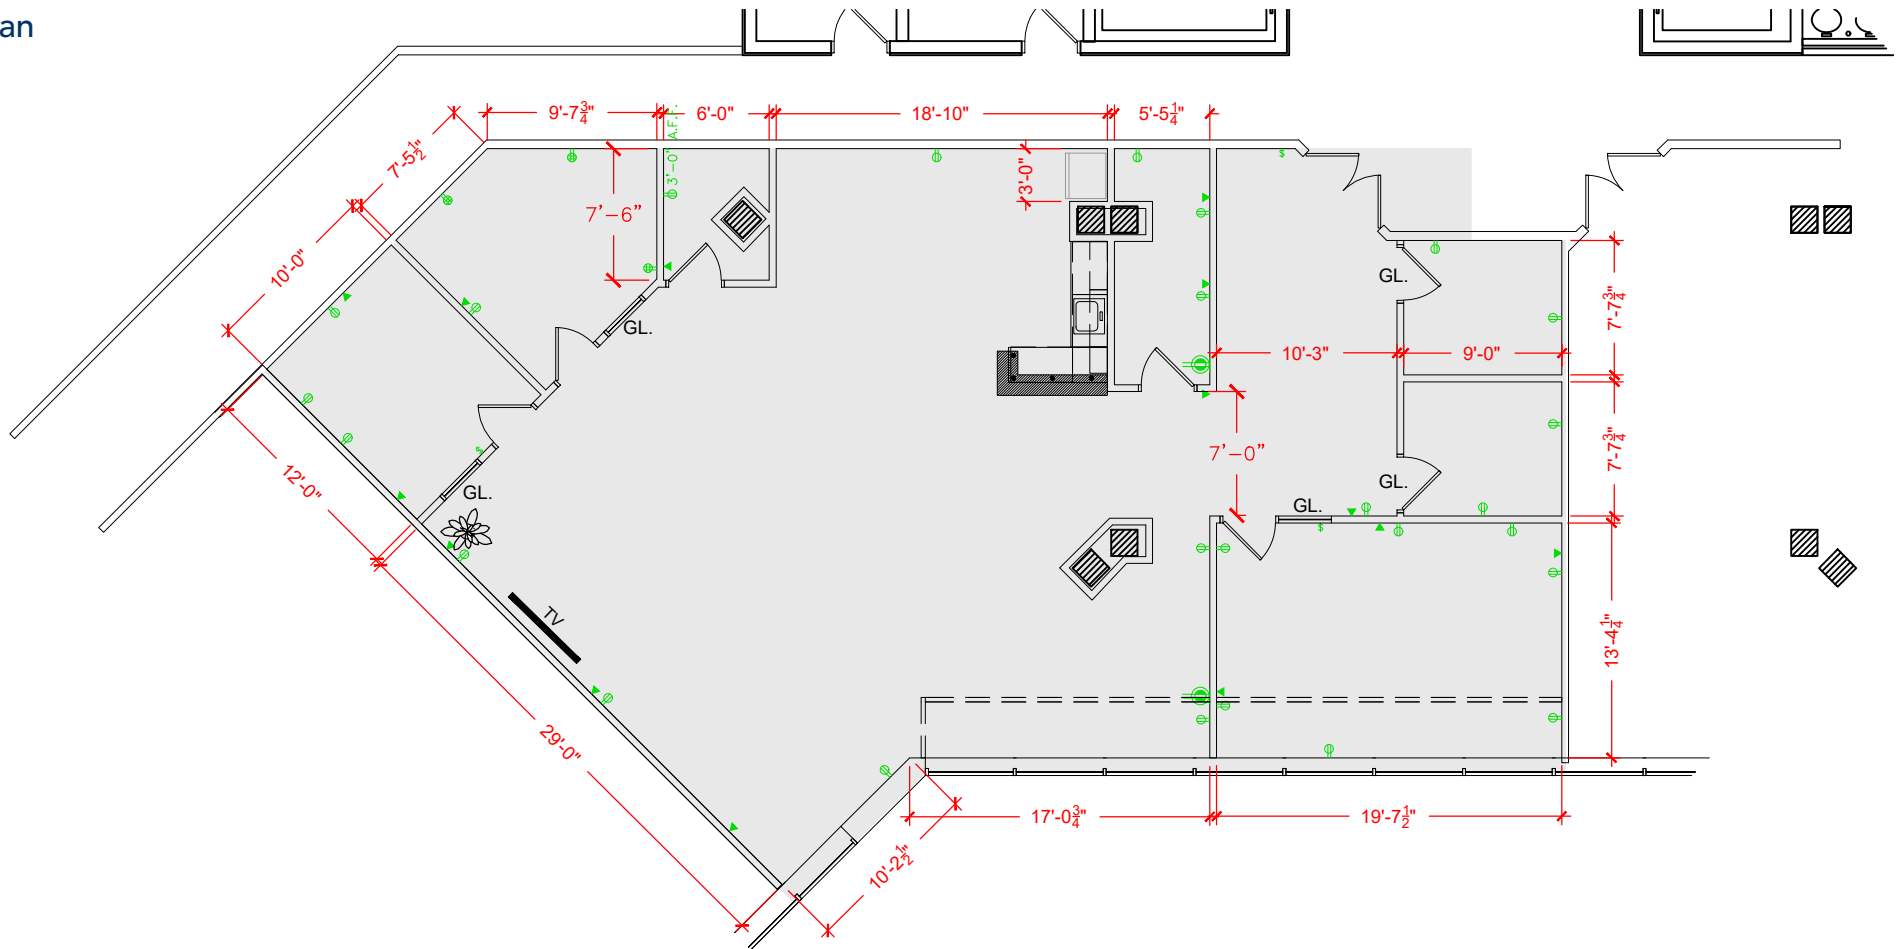

TOTAL SF AVAILABLE -2,676 RSF (16%)

Key Plan

[Click to access 3D model](#)

## Floor Plan