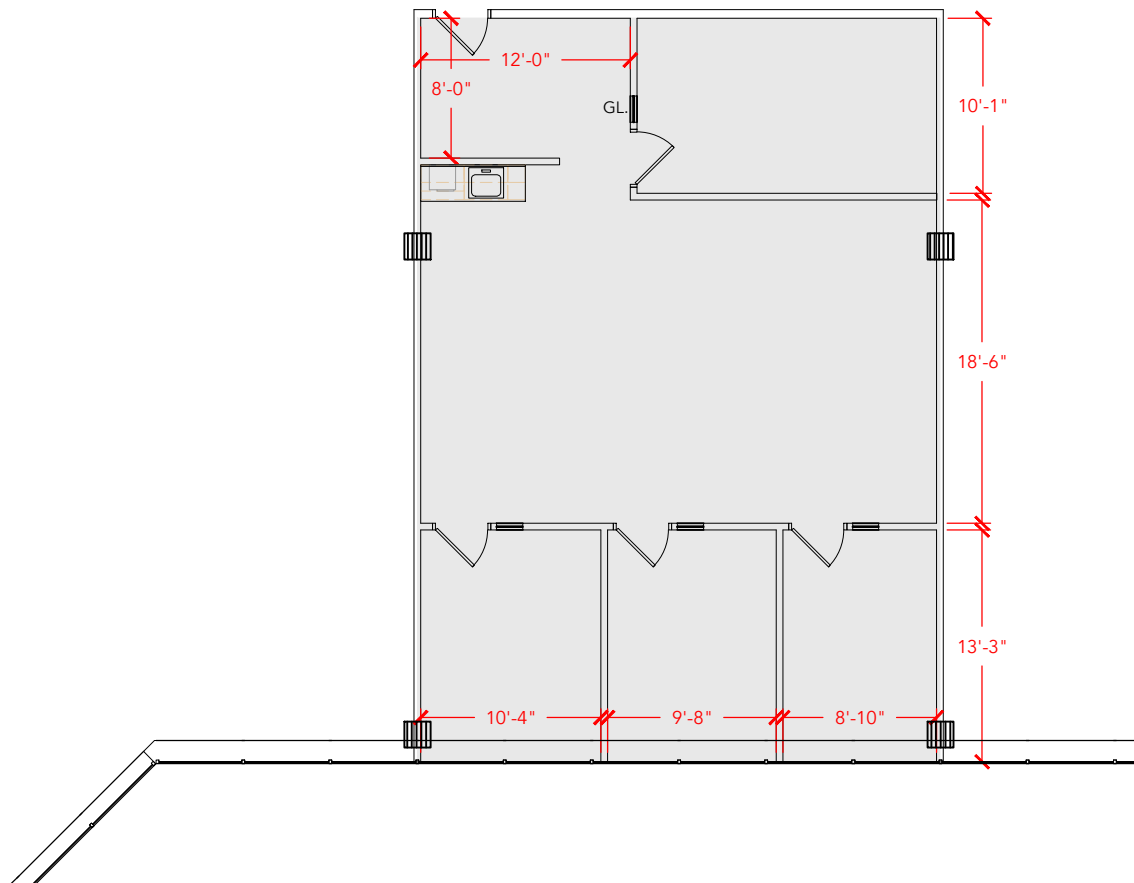

TOTAL SF AVAILABLE - 1,431 RSF(12%)

Key Plan

[Click to access 3D model](#)

Floor Plan