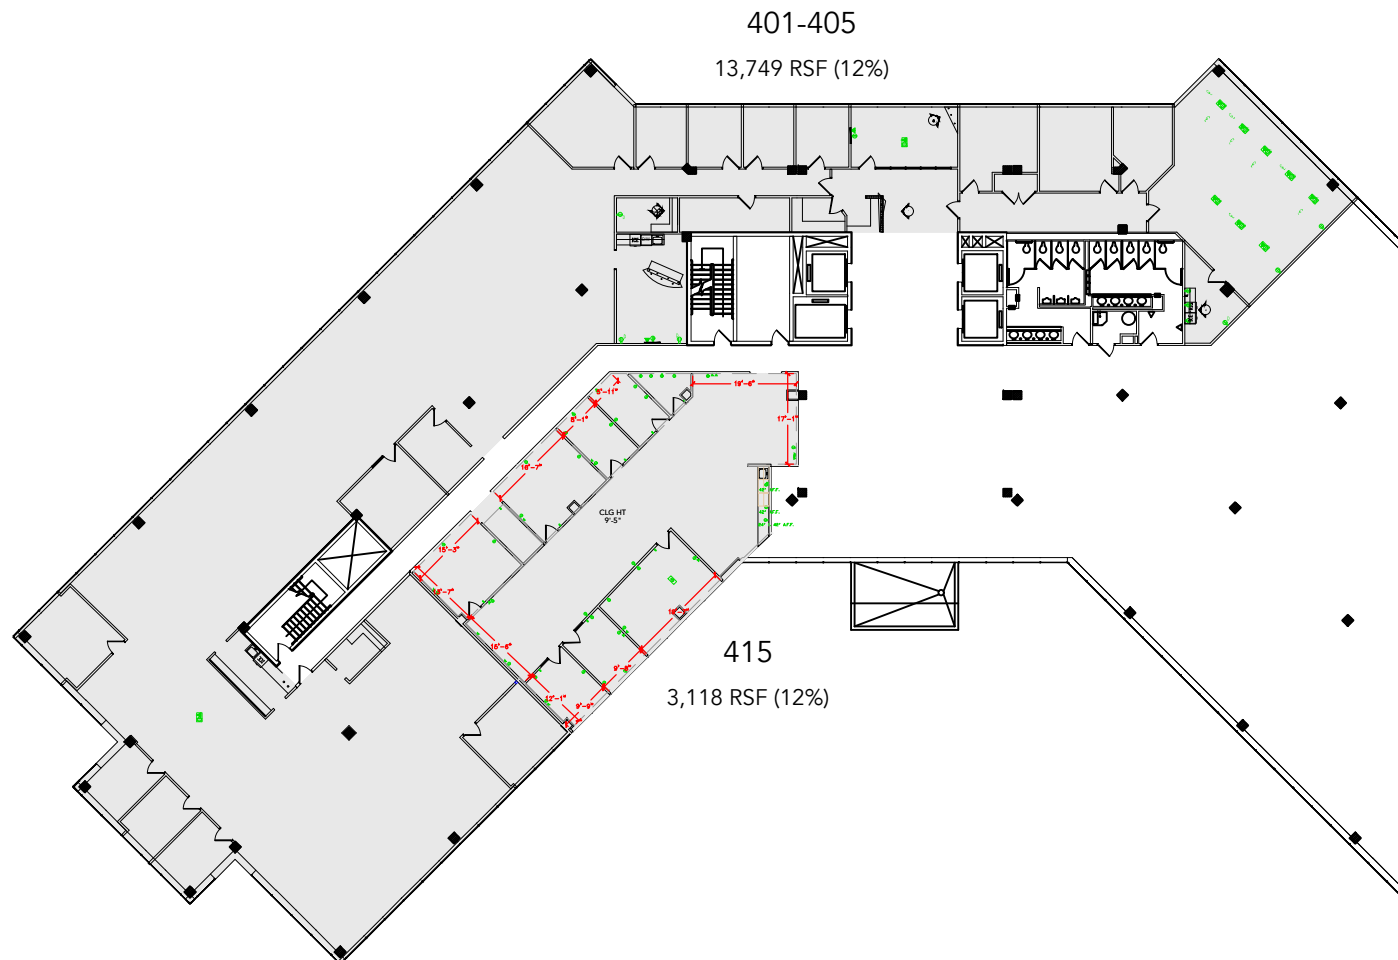

TOTAL SF AVAILABLE -16,867 RSF (12%)

Key Plan

[Click to access 3D model](#)

Floor Plan