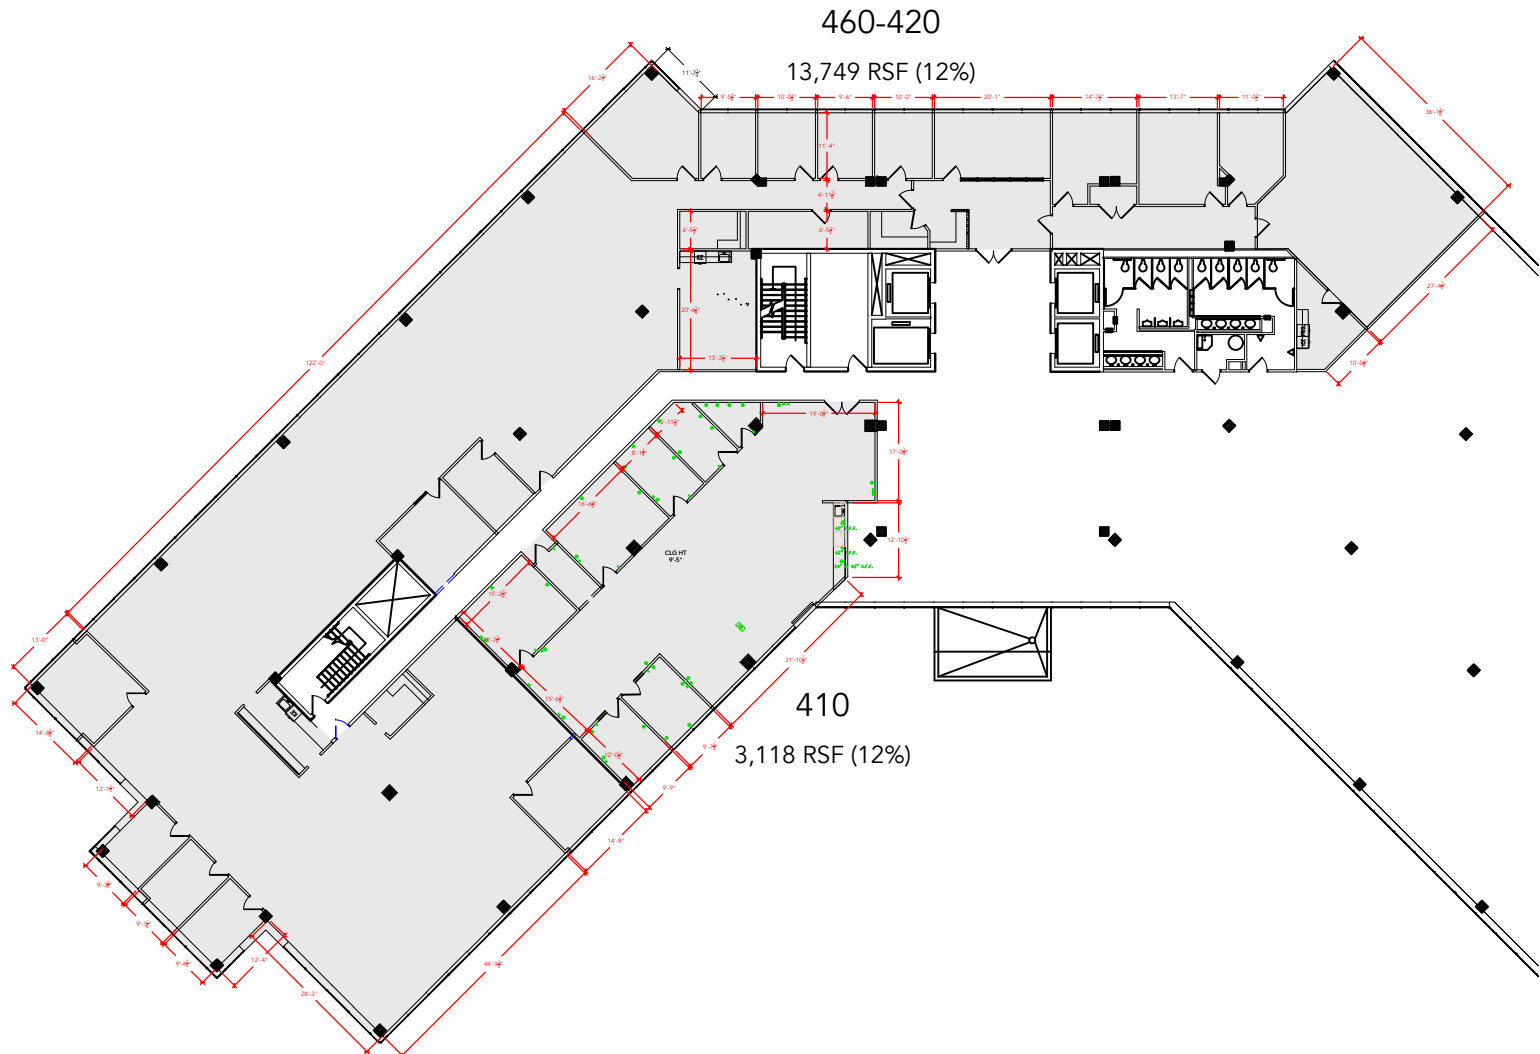

TOTAL SF AVAILABLE - 16,867 RSF (12%)

Key Plan

[Click to access 3D model](#)

Floor Plan