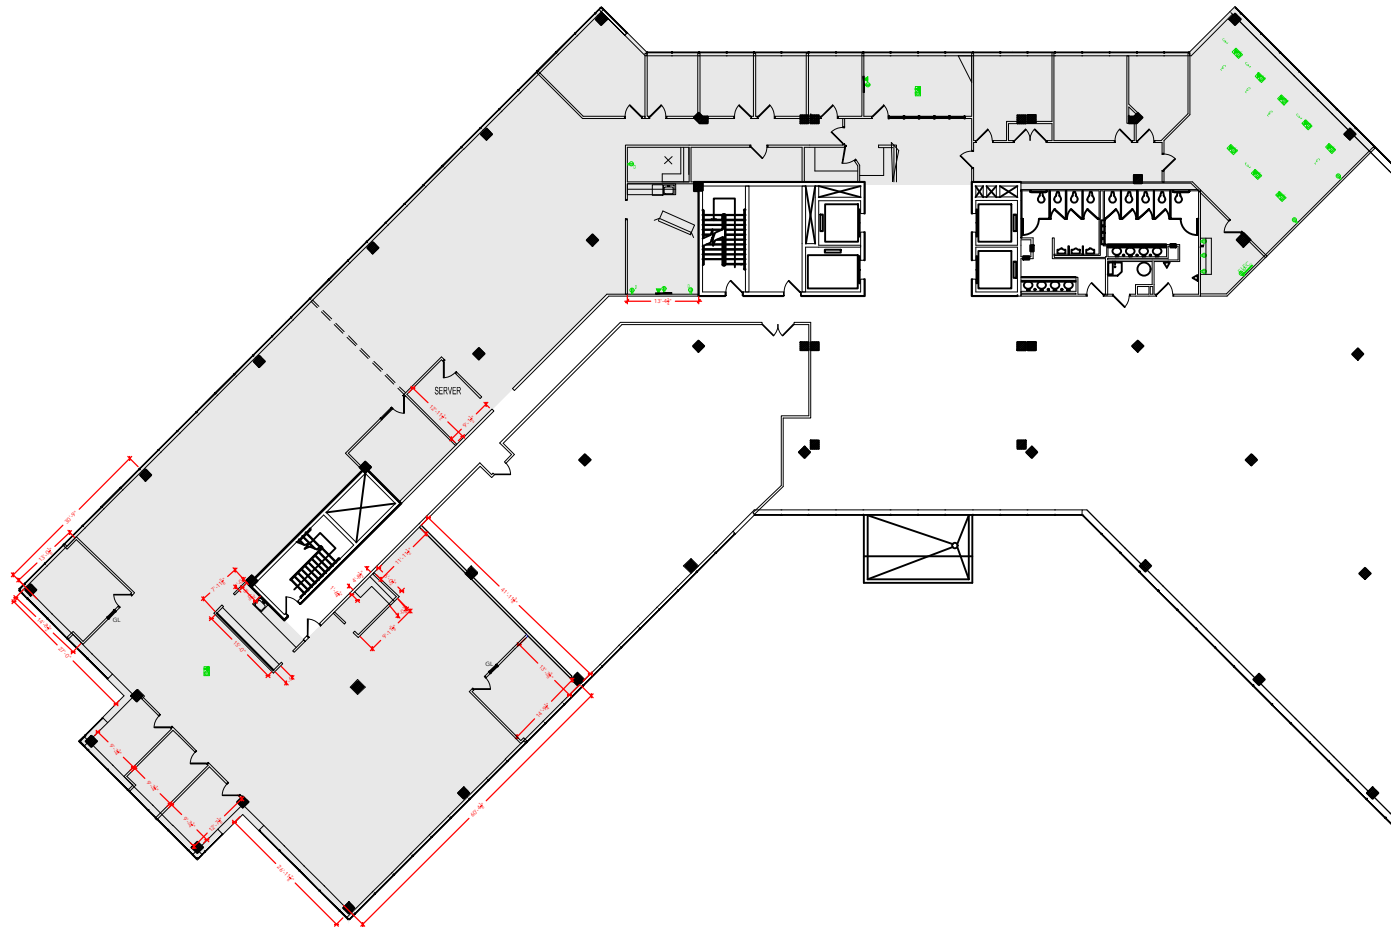

TOTAL SF AVAILABLE -13,749 RSF (12%)

Key Plan

[Click to access 3D model](#)

Floor Plan