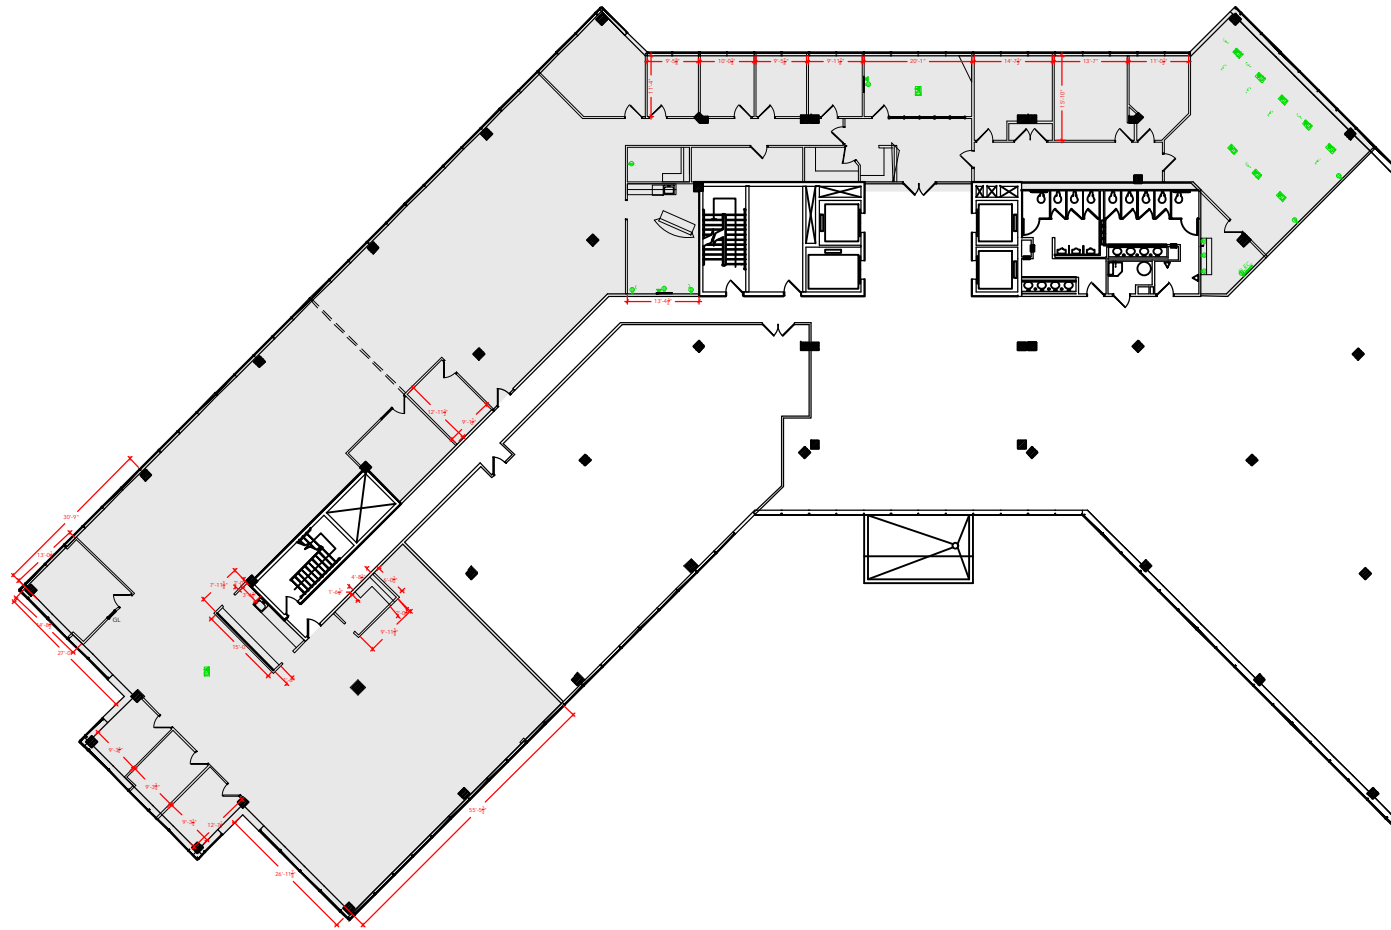

TOTAL SF AVAILABLE -13,517 RSF (12%)

Key Plan

[Click to access 3D model](#)

Floor Plan