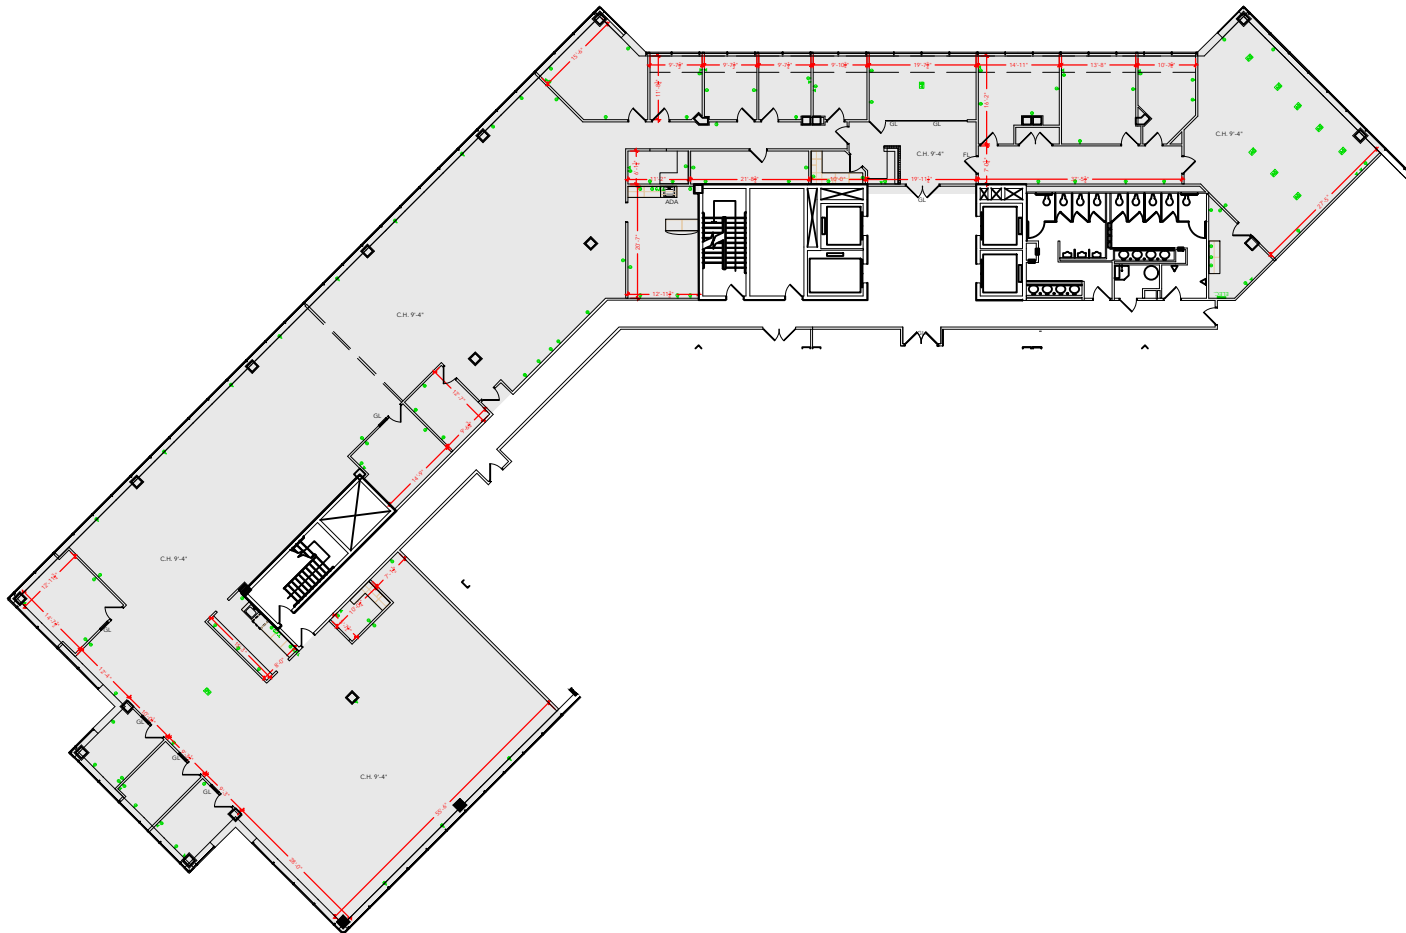

TOTAL SF AVAILABLE -13,517 RSF (12%)

Key Plan

[Click to access 3D model](#)

Floor Plan