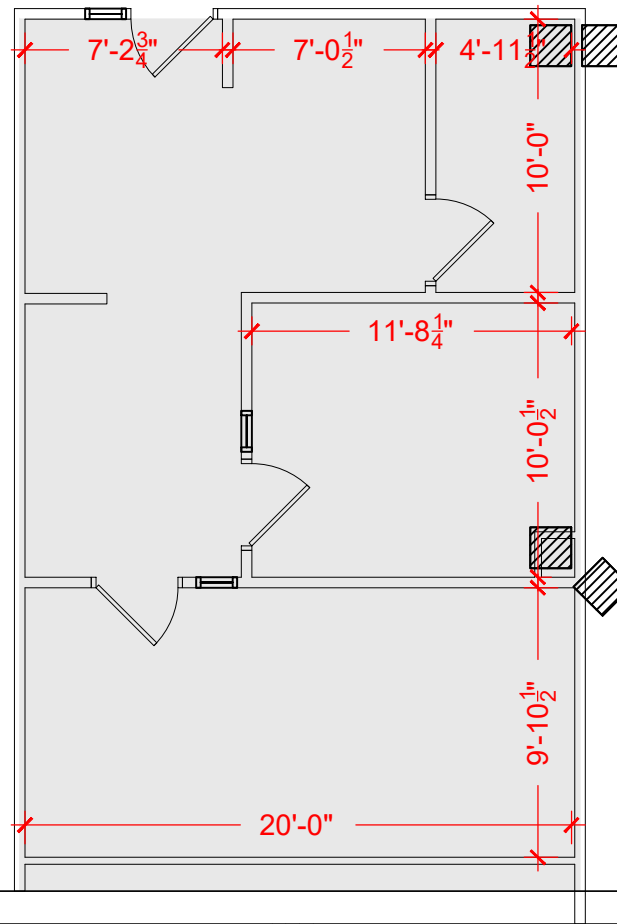

TOTAL SF AVAILABLE - 749 RSF (16%)

[Click to access 3D model](#)

Key Plan

Floor Plan