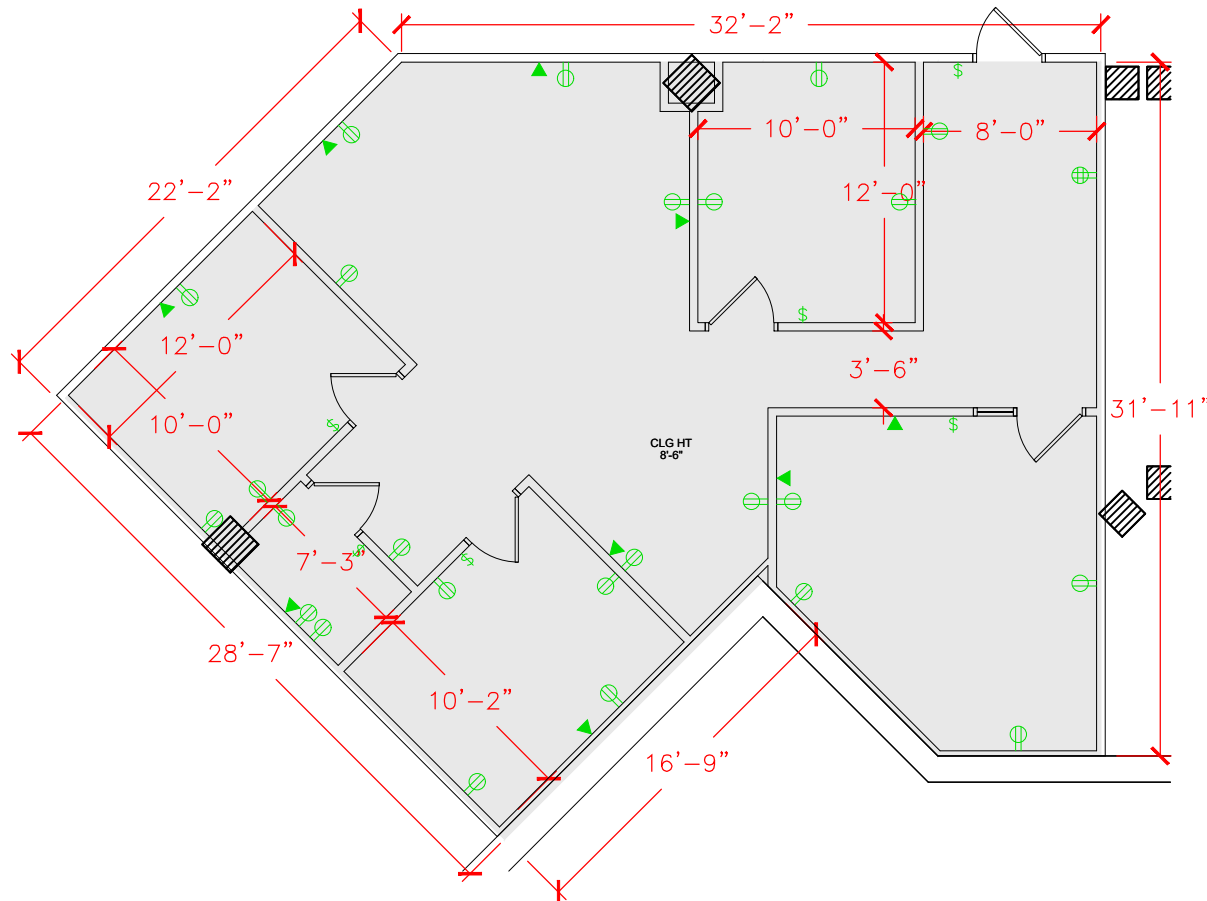

TOTAL SF AVAILABLE - 1,360 RSF (12%)

[Click to access 3D model](#)

Key Plan

Floor Plan