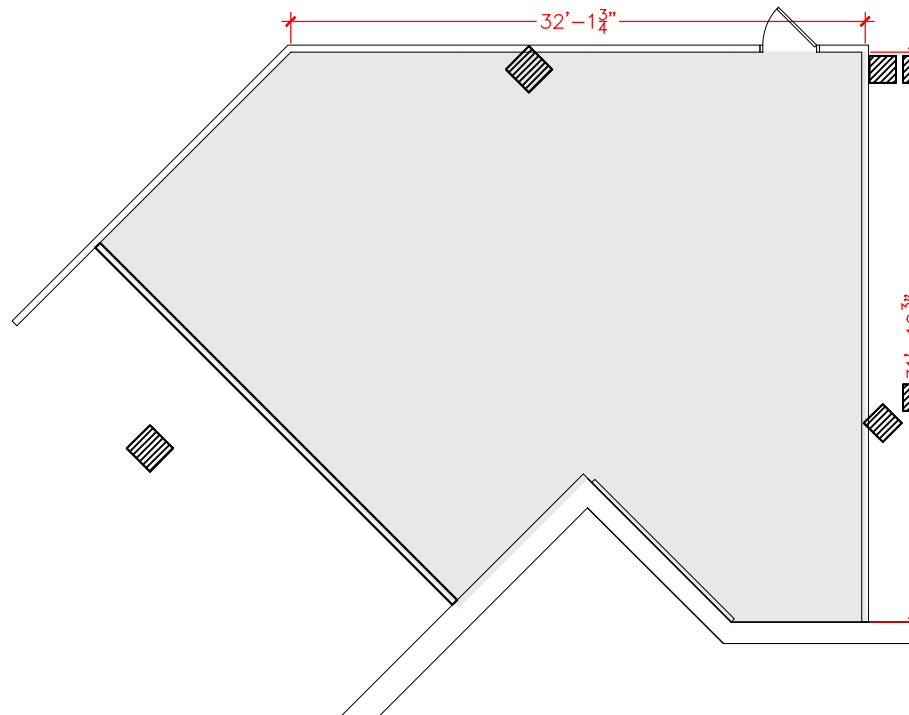

TOTAL SF AVAILABLE -1,156 RSF (12%)

Key Plan

[Click to access 3D model](#)

Floor Plan