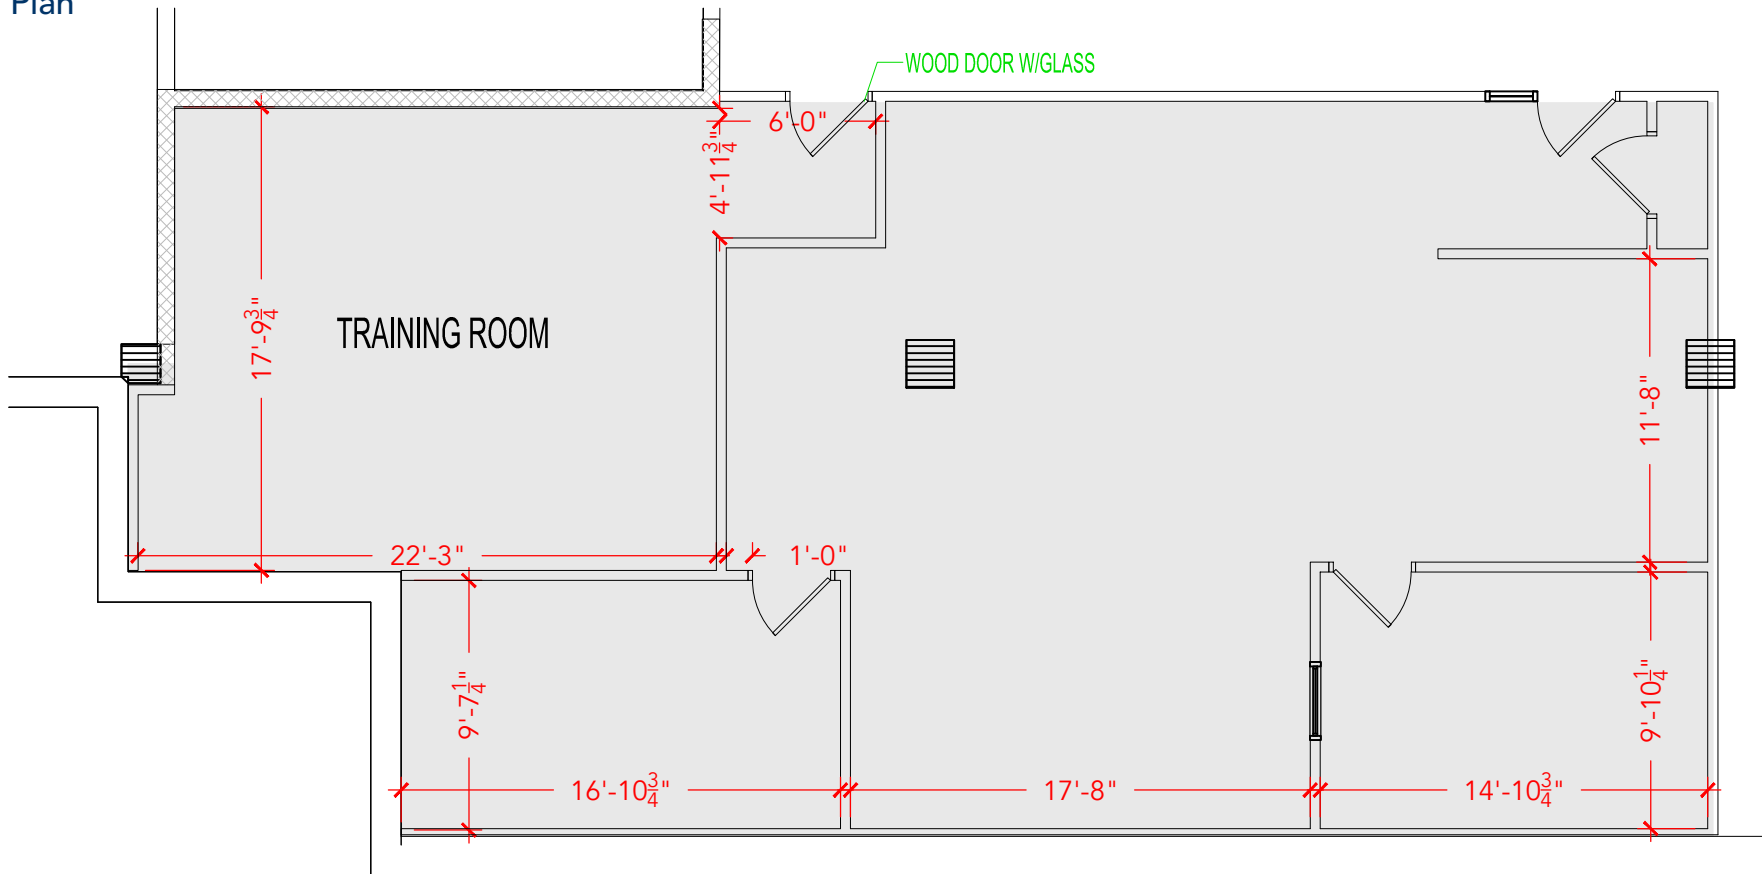

TOTAL SF AVAILABLE - 1,844 RSF (16%)

Key Plan

[Click to access 3D model](#)

## Floor Plan