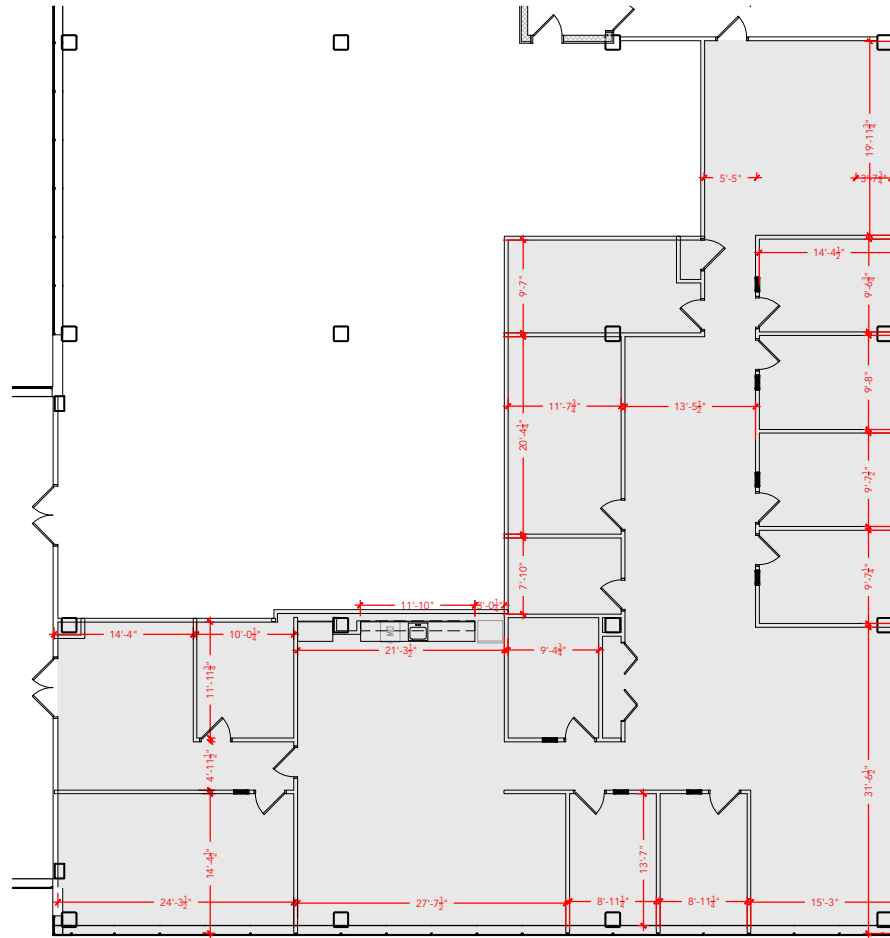

TOTAL SF AVAILABLE - 5,417 RSF(12%)

Key Plan

[Click to access 3D model](#)

Floor Plan