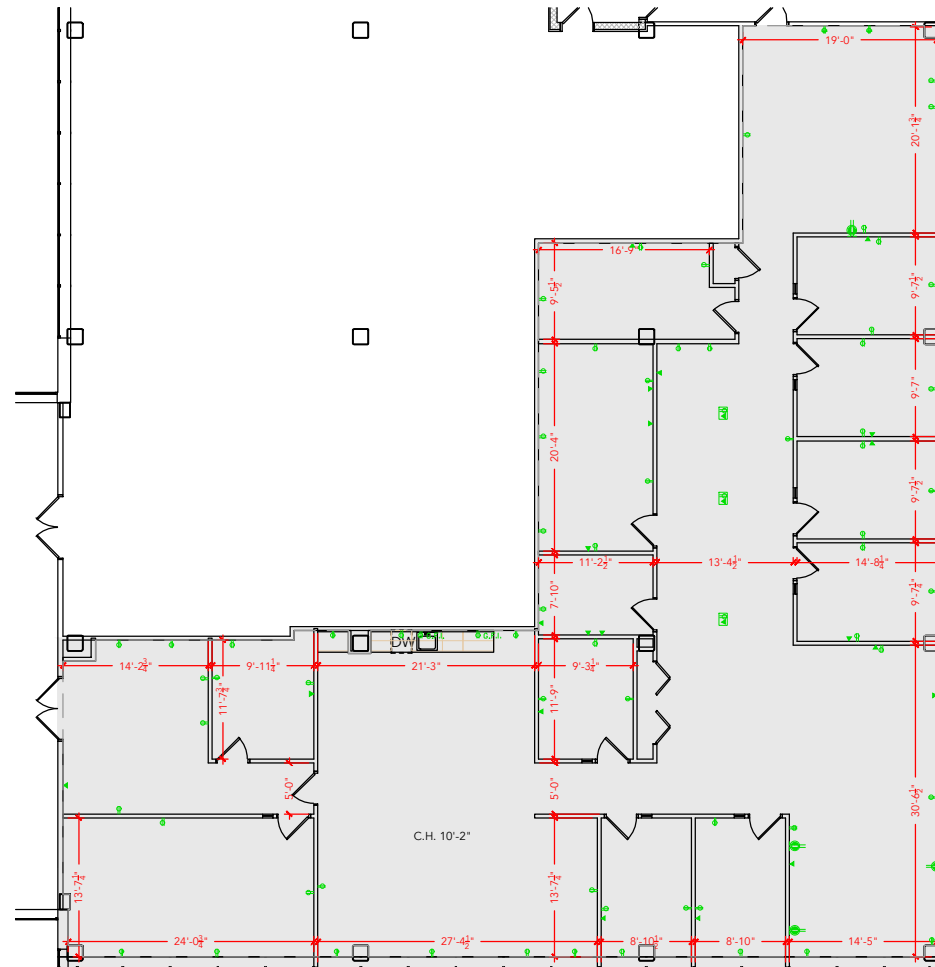

TOTAL SF AVAILABLE - 5,417 RSF(12%)

Key Plan

[Click to access 3D model](#)

Floor Plan