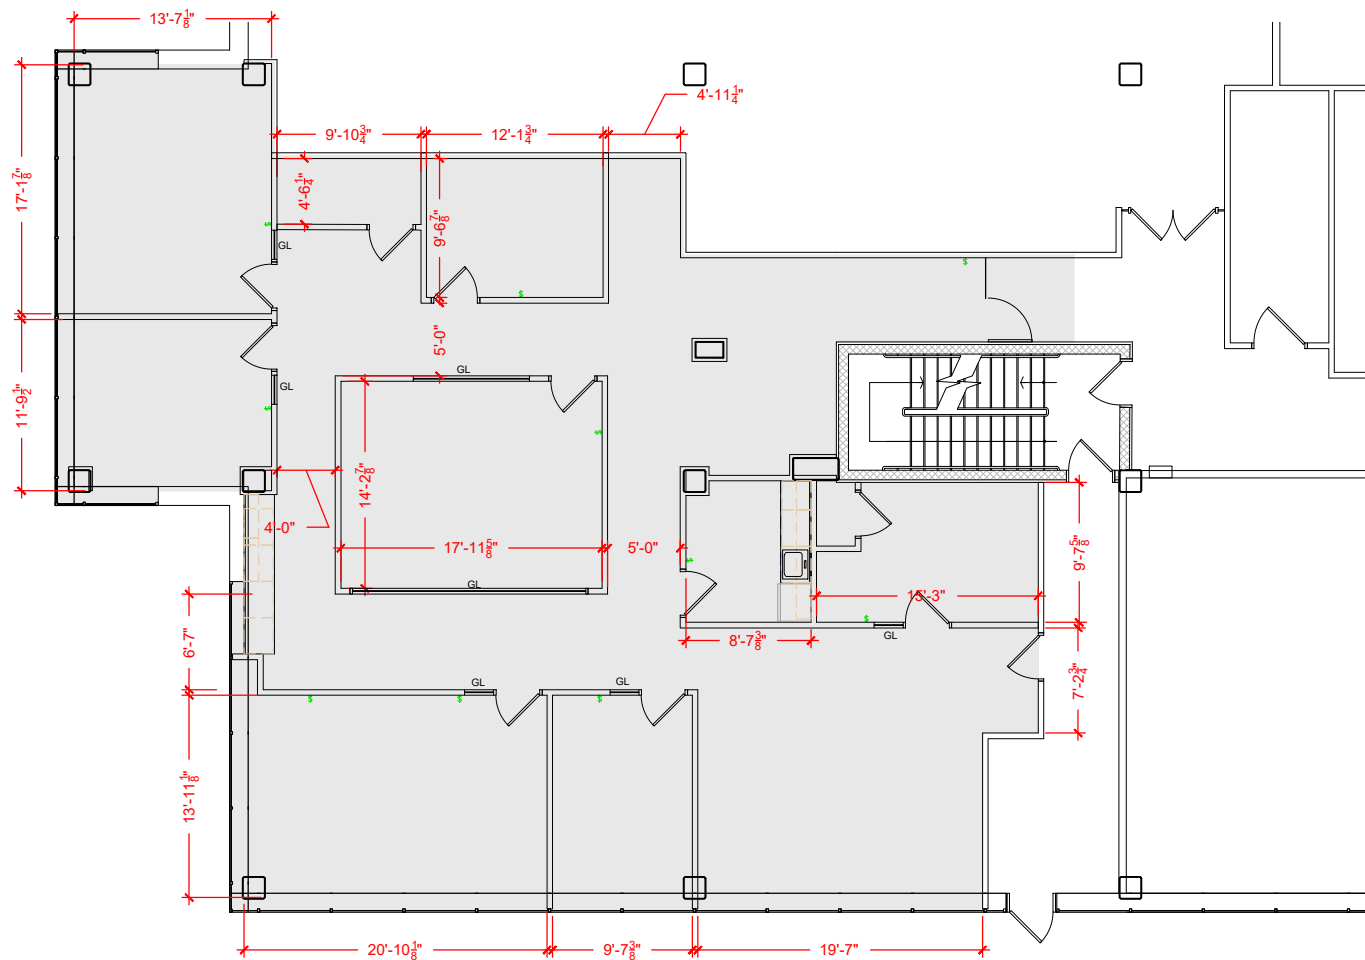

TOTAL SF AVAILABLE -3,299 RSF (16%)

Key Plan

[Click to access 3D model](#)

## Floor Plan