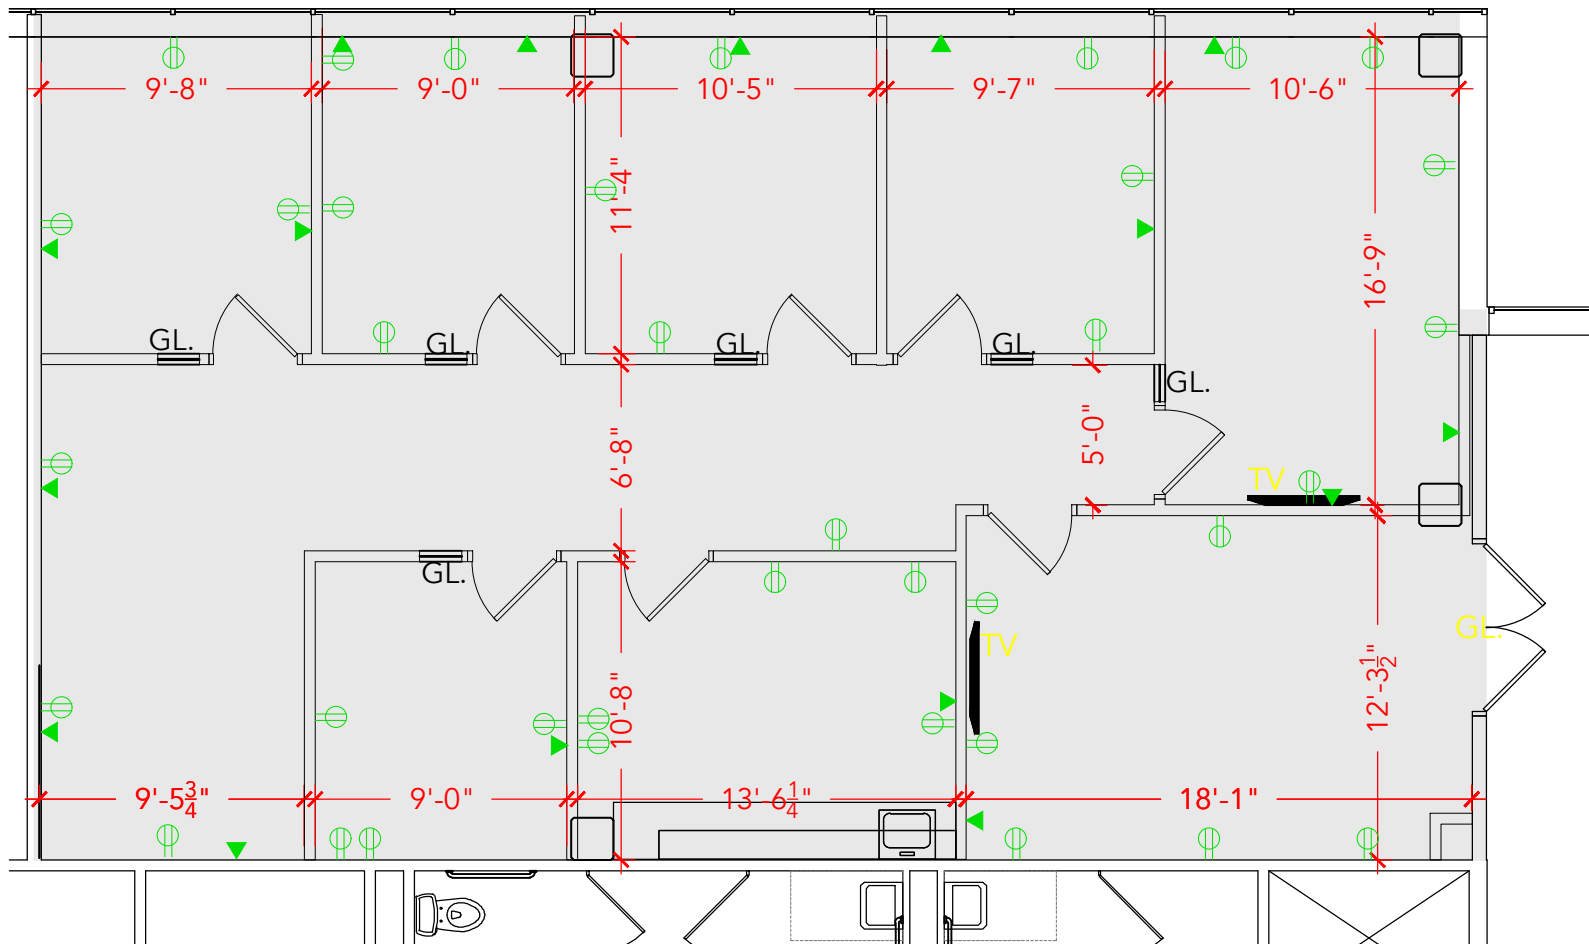

TOTAL SF AVAILABLE - 1,751 RSF(12%)

[Click to access 3D model](#)

Key Plan

Floor Plan