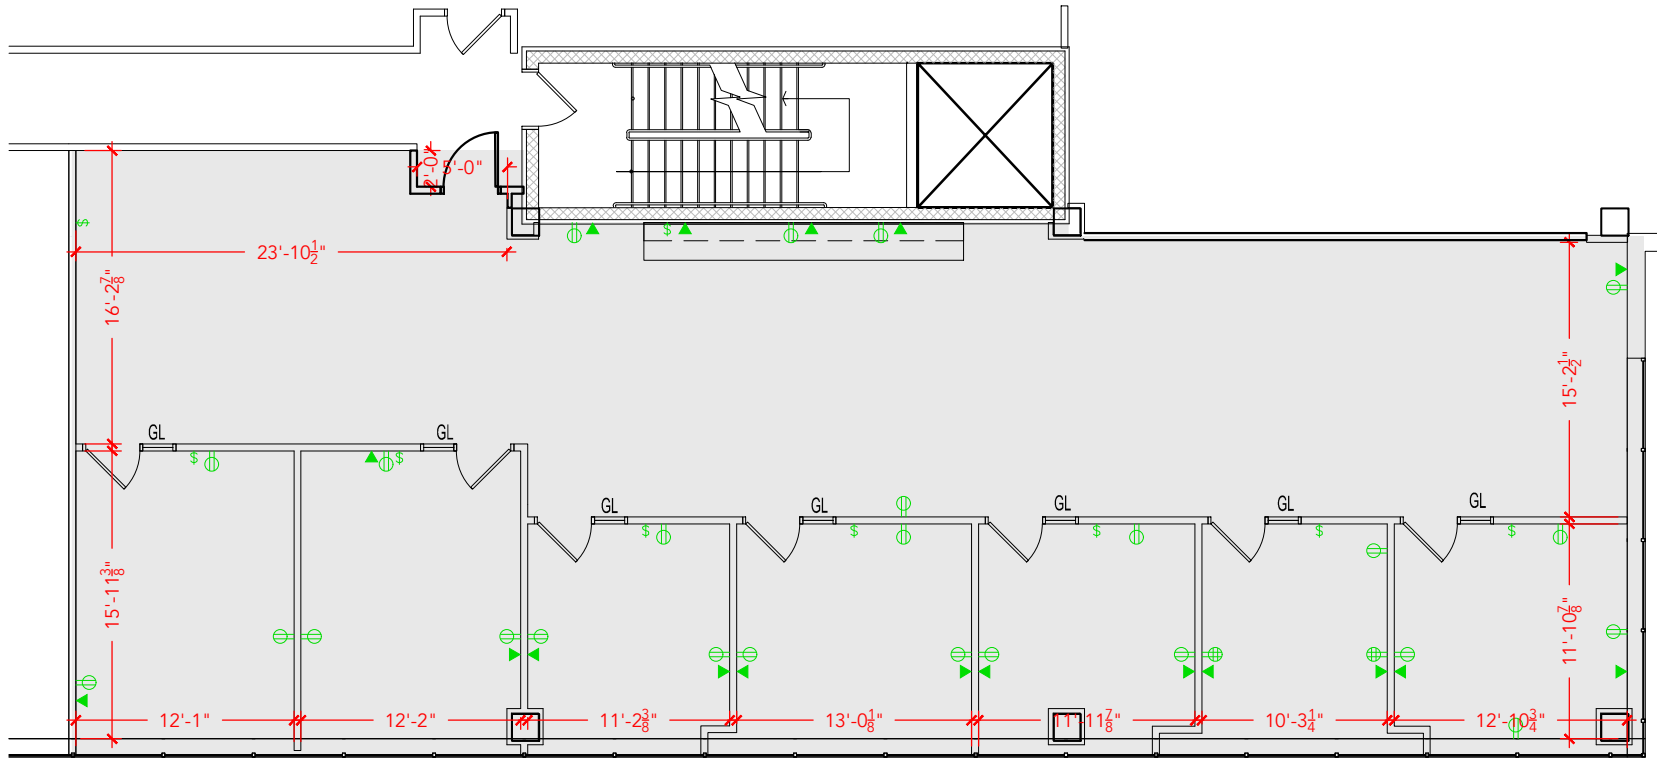

TOTAL SF AVAILABLE -2,959 RSF (12%)

[Click to access 3D model](#)

Key Plan

## Floor Plan