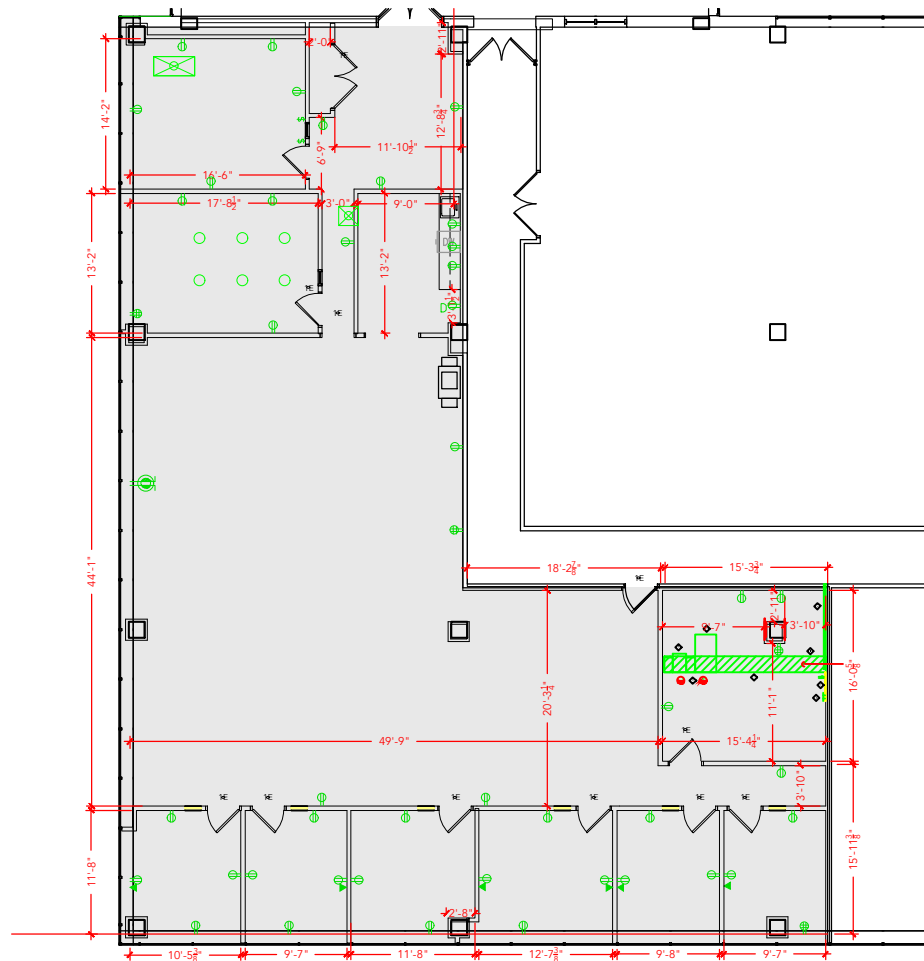

TOTAL SF AVAILABLE - 4,415 RSF (12%)

Key Plan

[Click to access 3D model](#)

Floor Plan