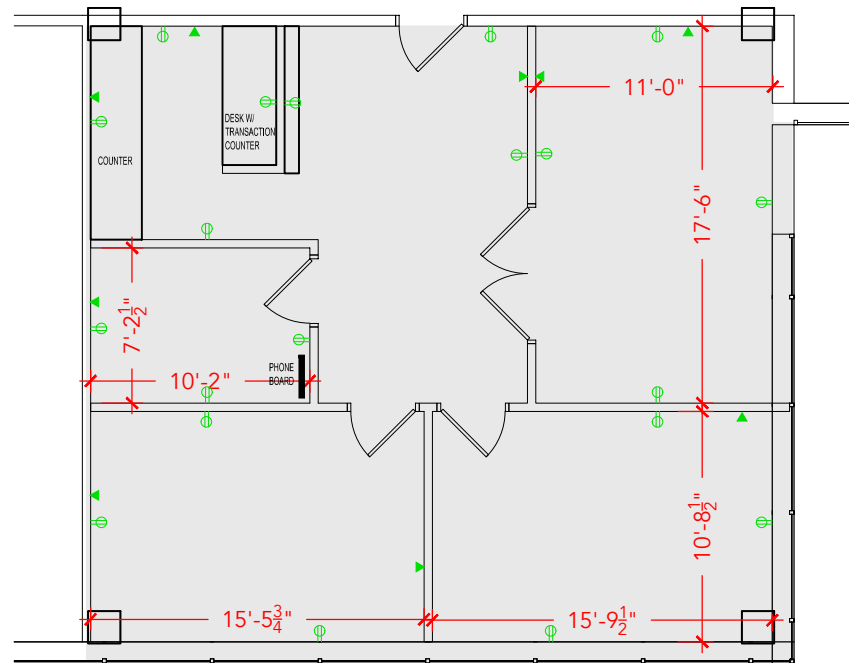

TOTAL SF AVAILABLE - 1,076 RSF(12%)

Key Plan

[Click to access 3D model](#)

Floor Plan