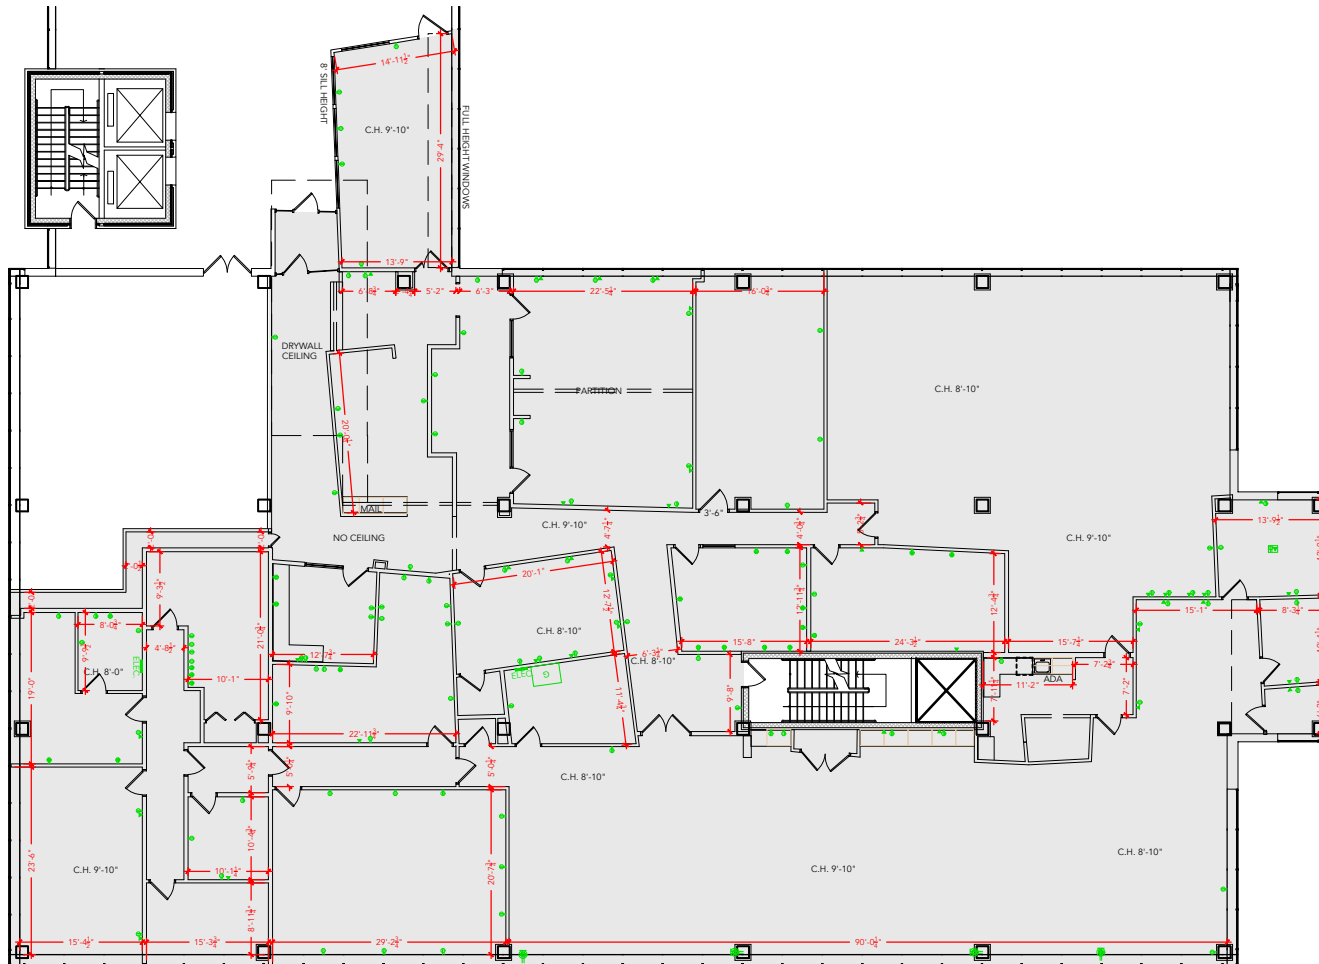

TOTAL SF AVAILABLE - 14,347 RSF(12%)

[Click to access 3D model](#)

Key Plan

Floor Plan