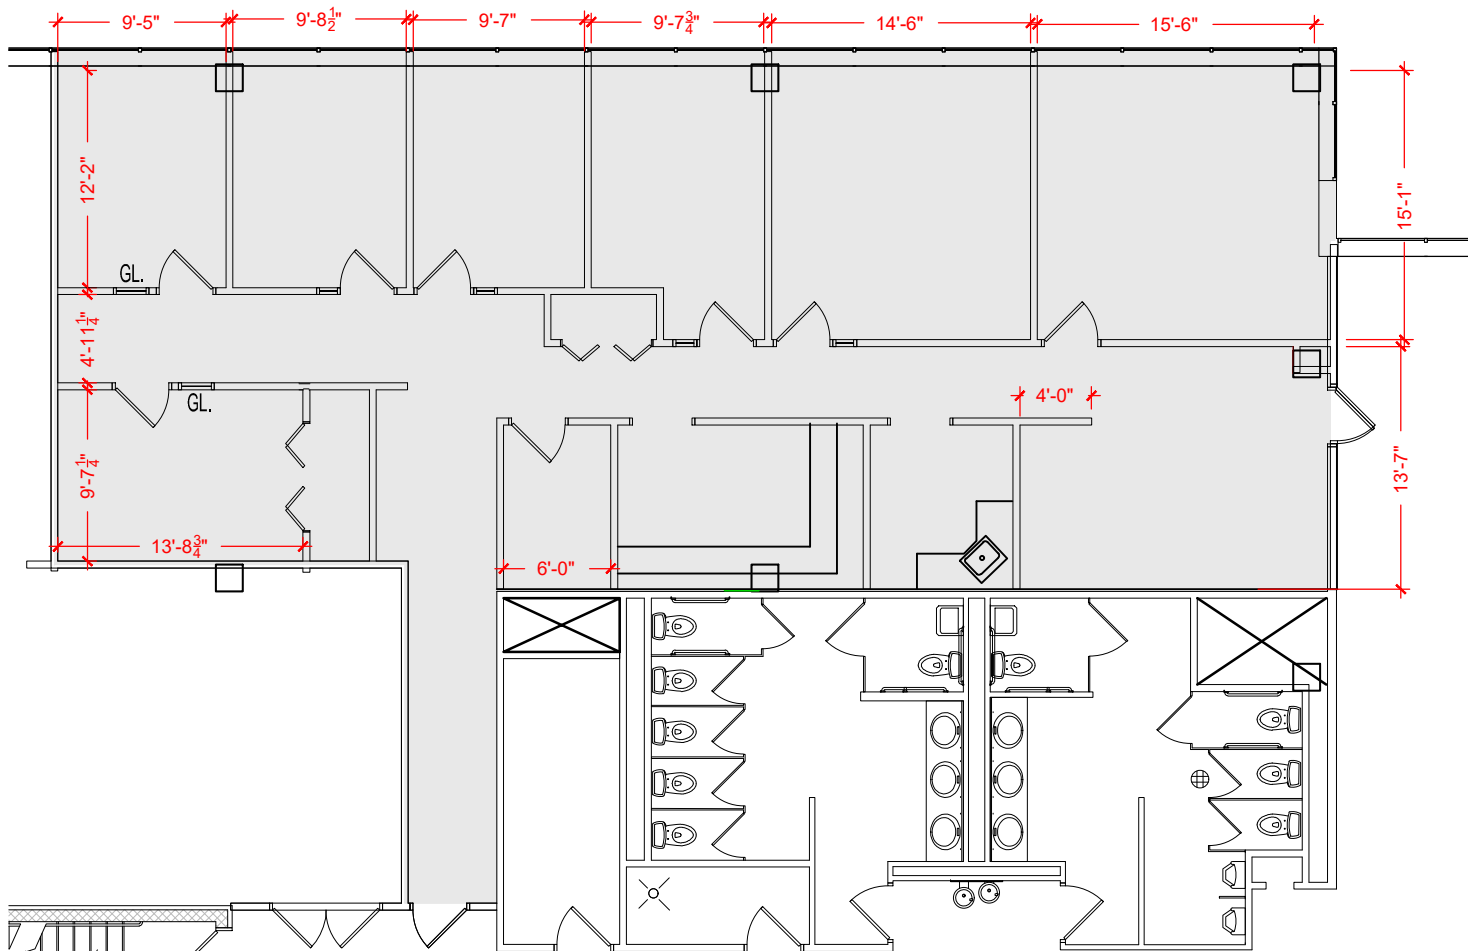

TOTAL SF AVAILABLE - 2,579 RSF (16%)

Key Plan

[Click to access 3D model](#)

Floor Plan