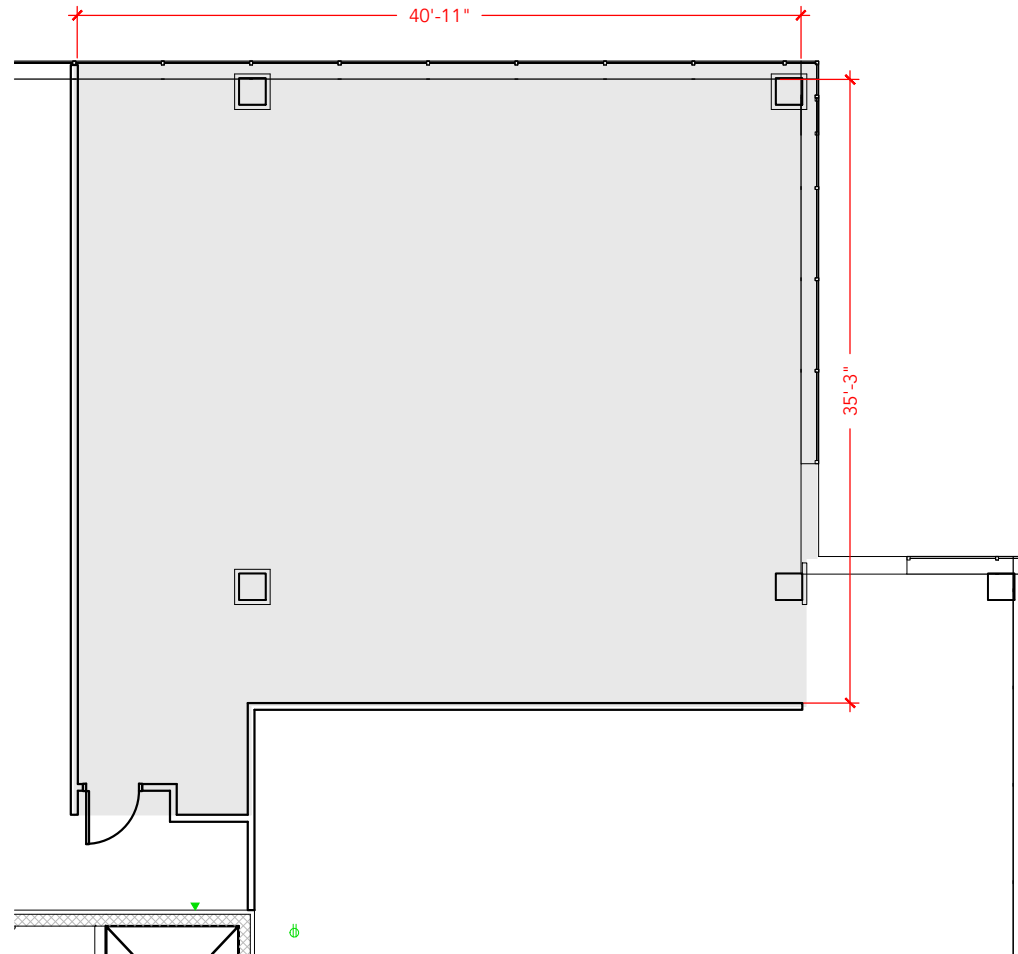

TOTAL SF AVAILABLE - 1,833 RSF(16%)

Key Plan

Floor Plan