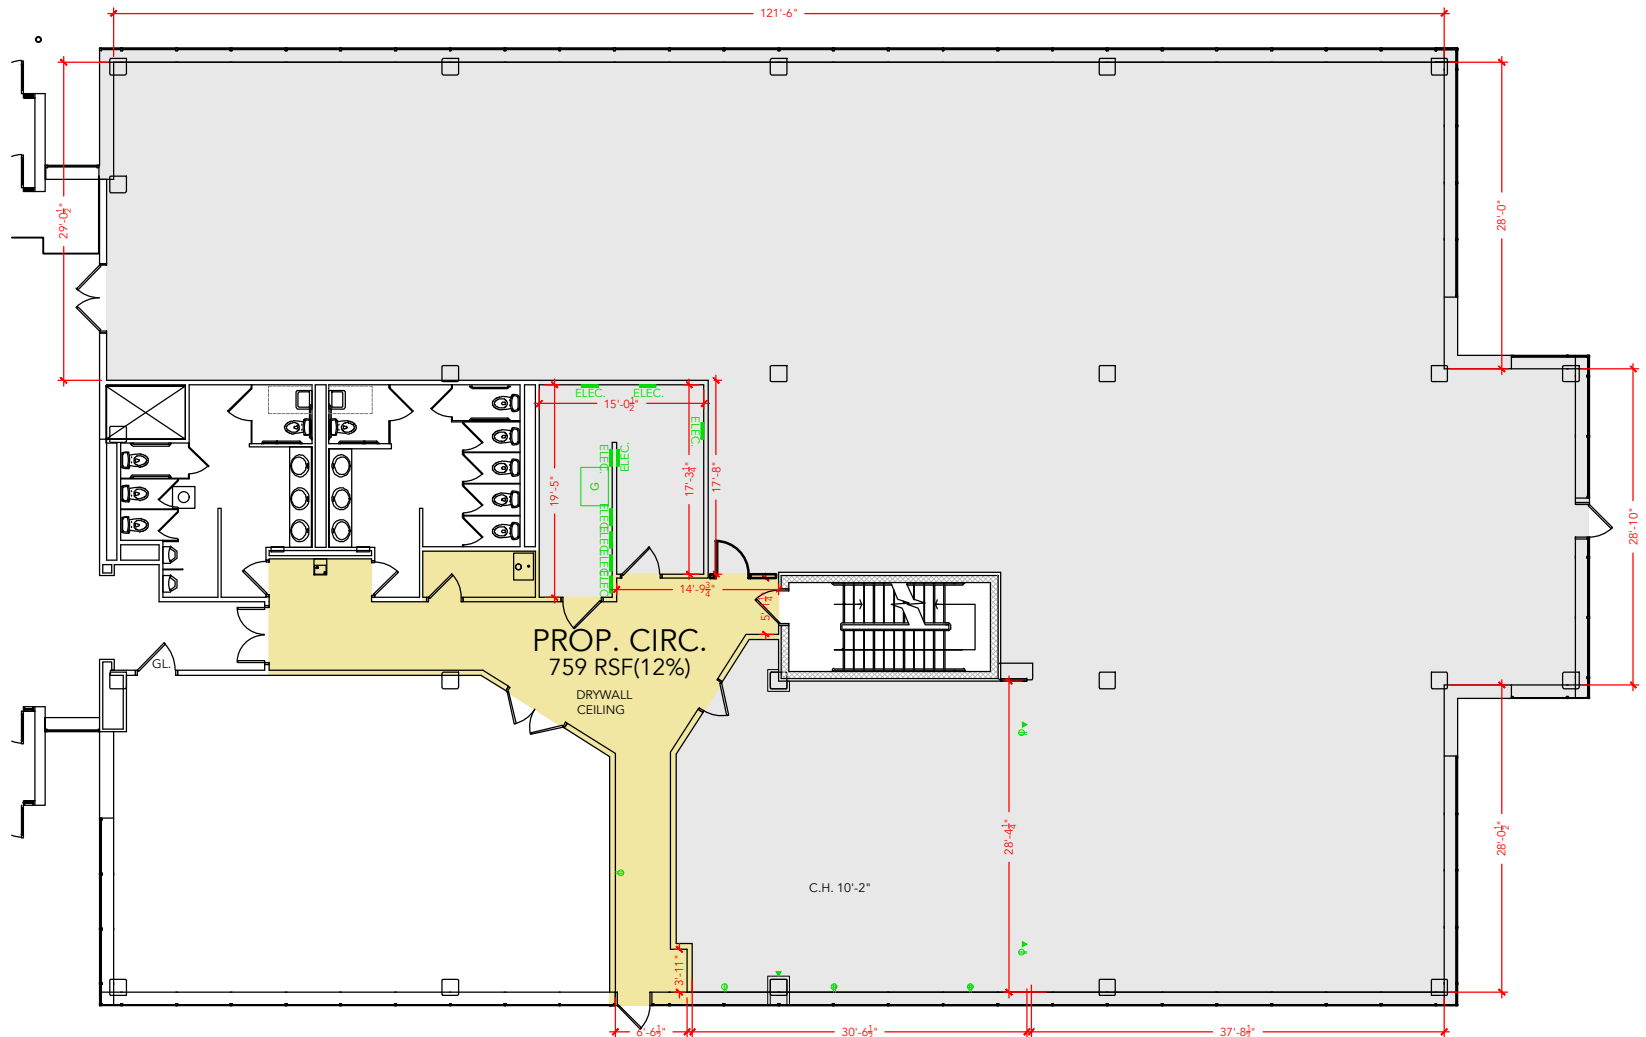

TOTAL SF AVAILABLE - 9,068 RSF(12%)

[Click to access 3D model](#)

Key Plan

Floor Plan