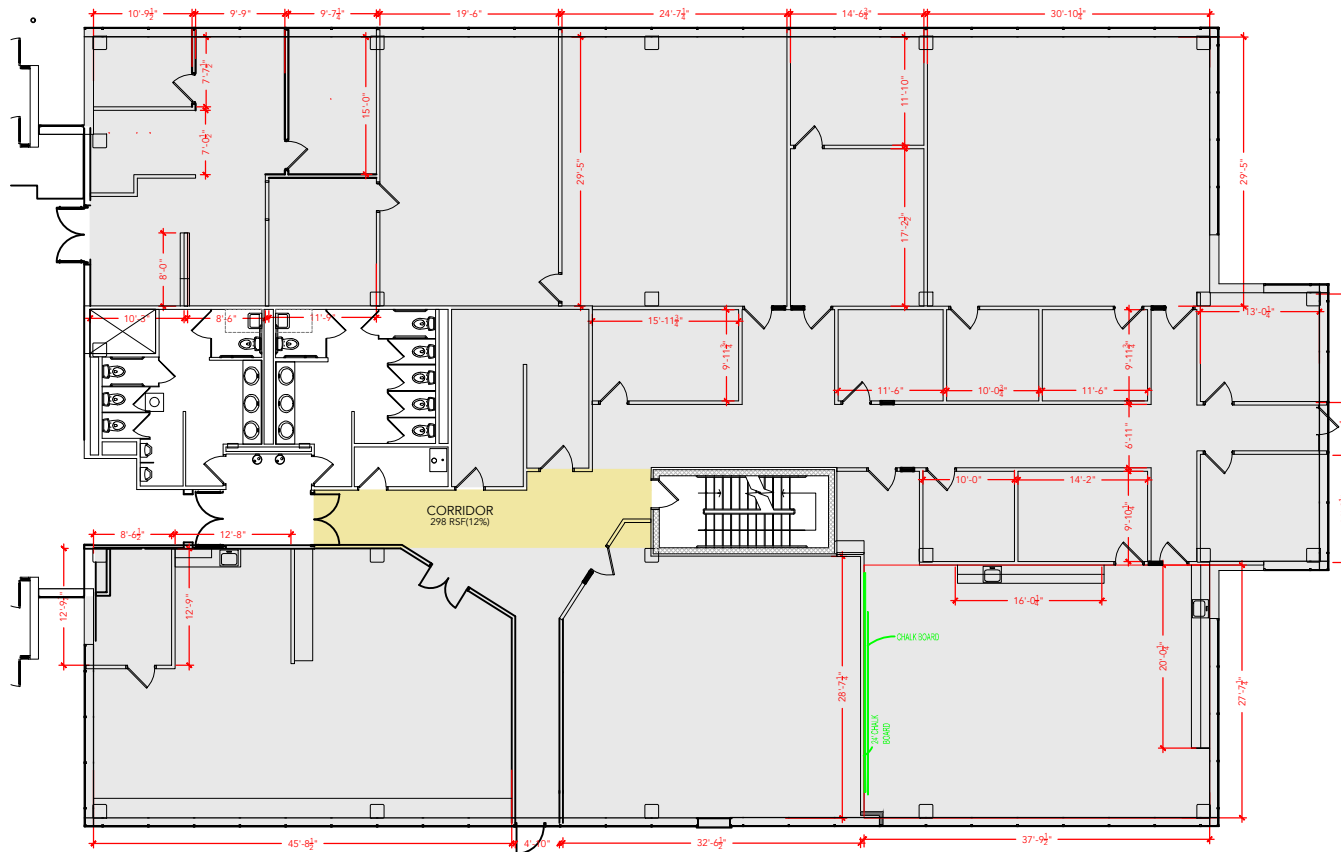

TOTAL SF AVAILABLE - 10,875 RSF(12%)

[Click to access 3D model](#)

Key Plan

Floor Plan