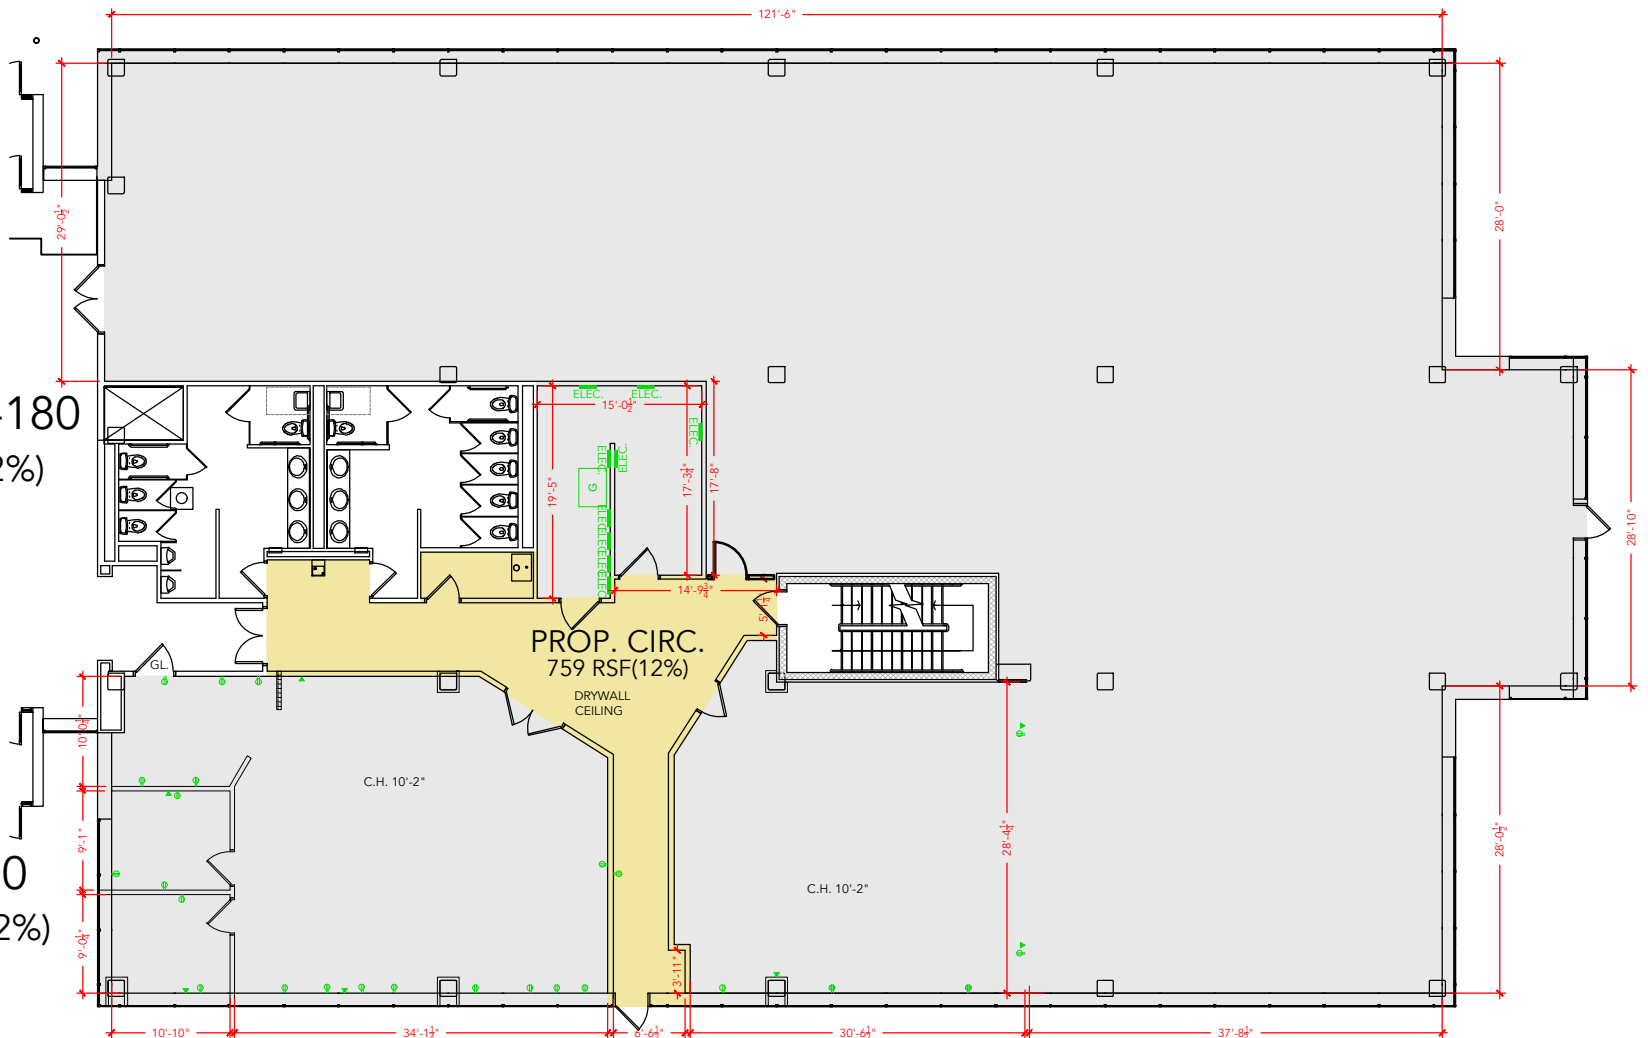

TOTAL SF AVAILABLE - 10,570 RSF(12%)

[Click to access 3D model](#)

Key Plan

SUITES 150-180
9,068 RSF (12%)

SUITE 190
1,502 RSF (12%)

Floor Plan