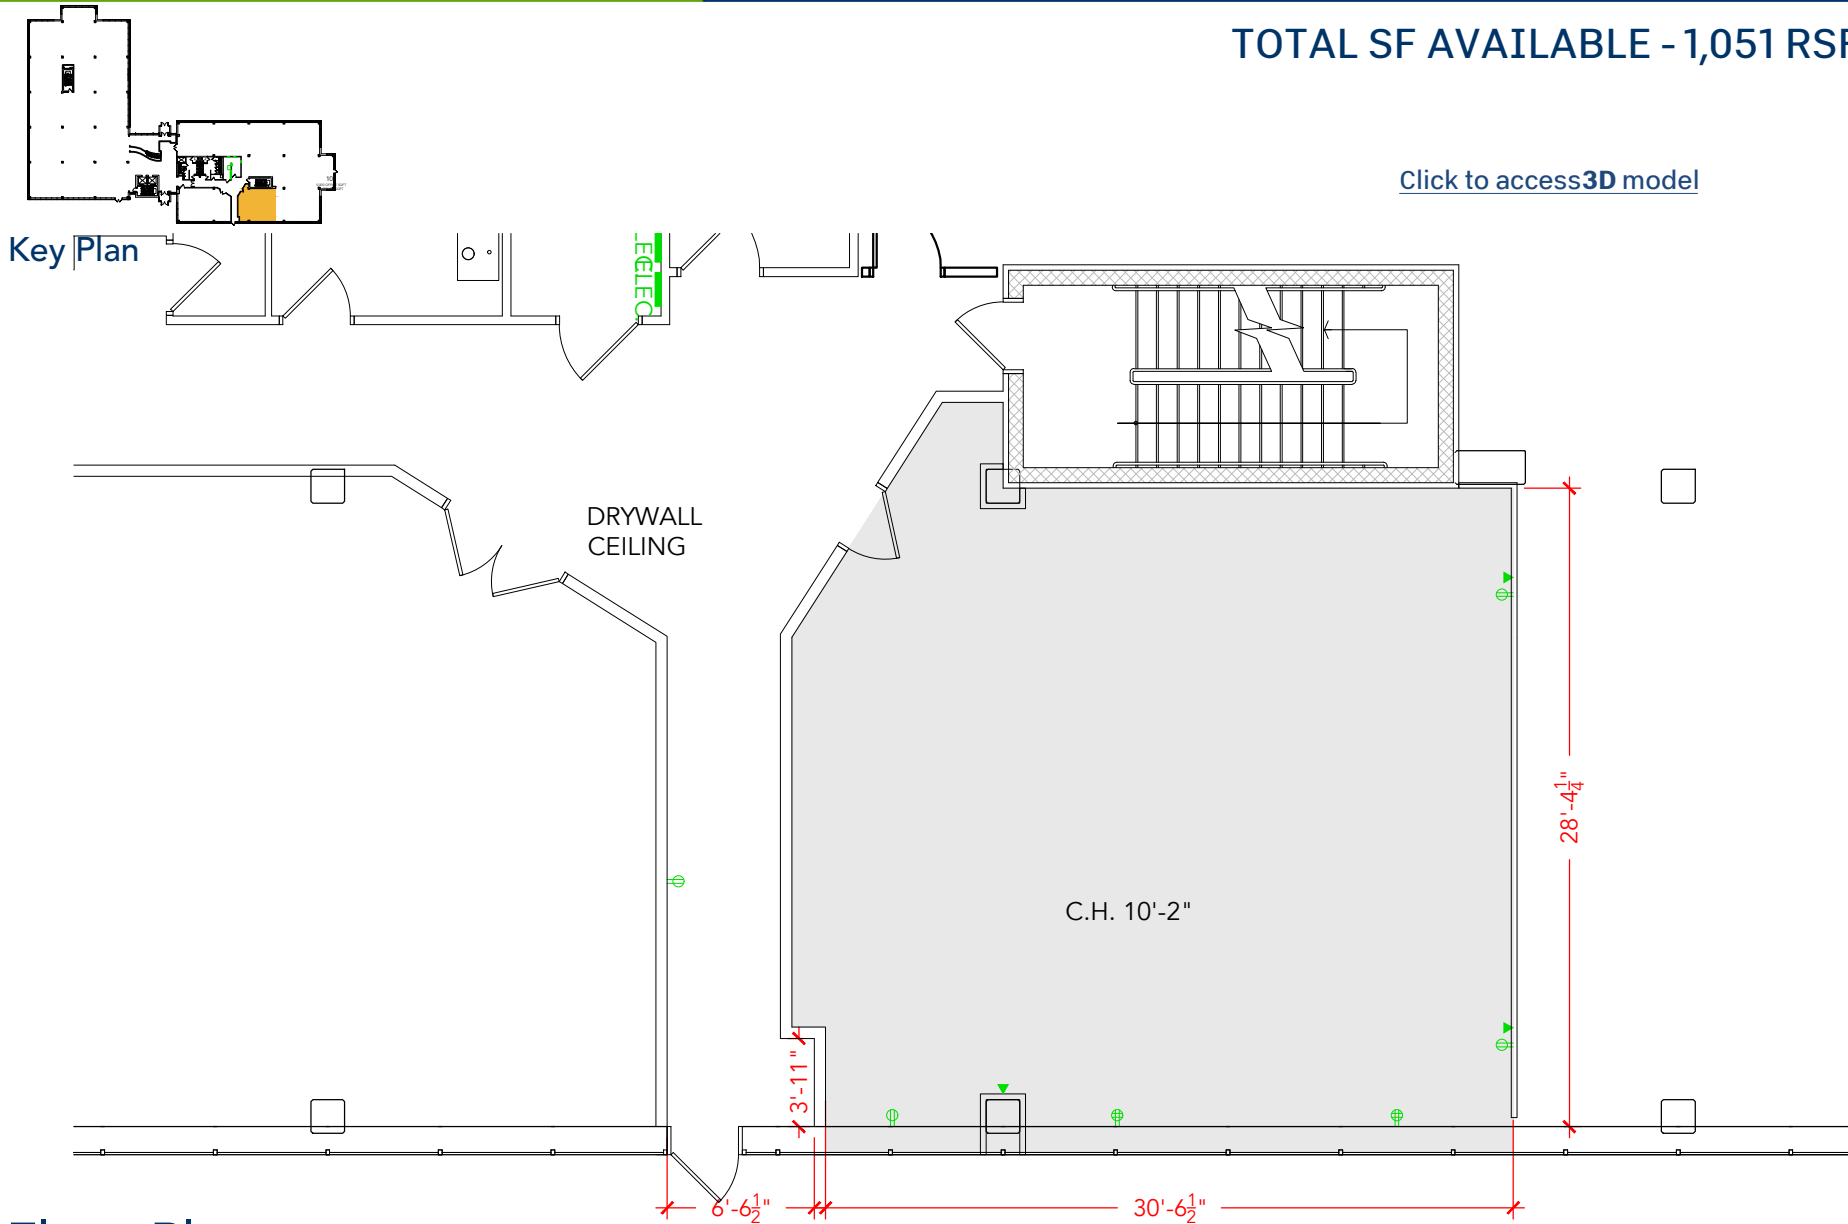

TOTAL SF AVAILABLE - 1,051 RSF(12%)

[Click to access 3D model](#)

Floor Plan