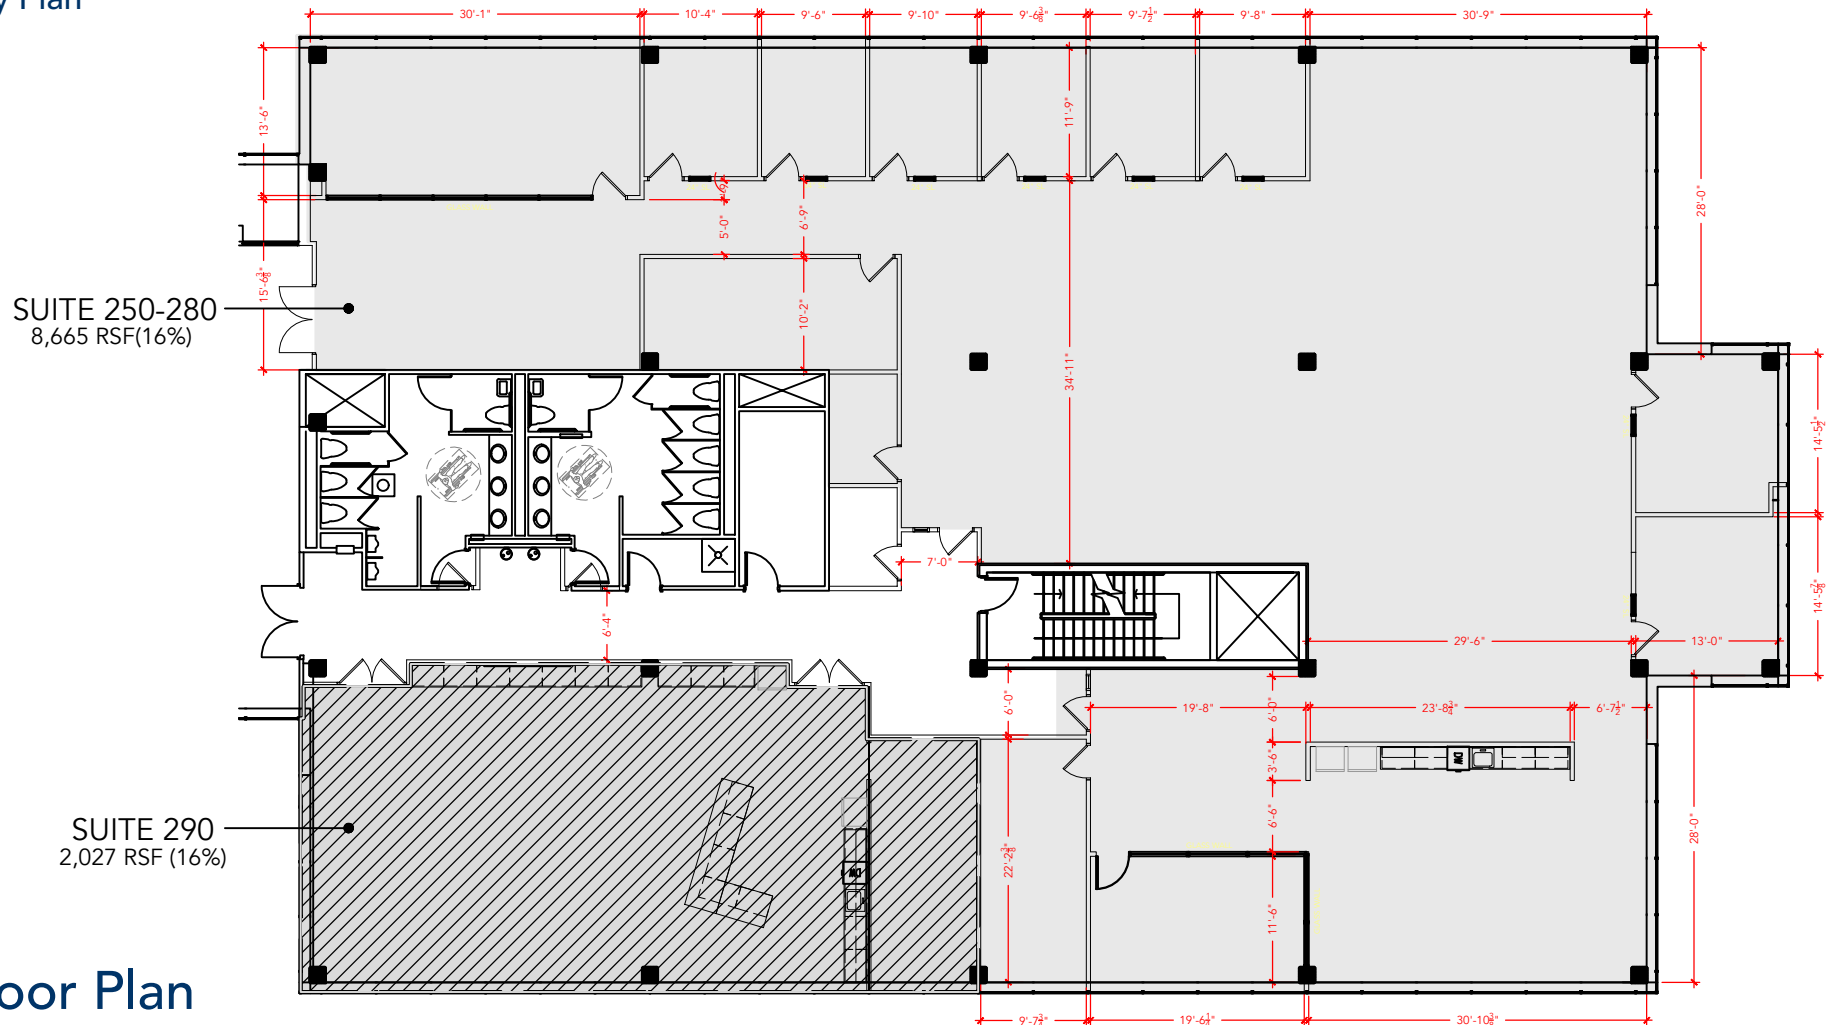

SUITE 250-290
10,692 RSF(16%)
TOTAL SQUARE FEET

Key Plan

Floor Plan